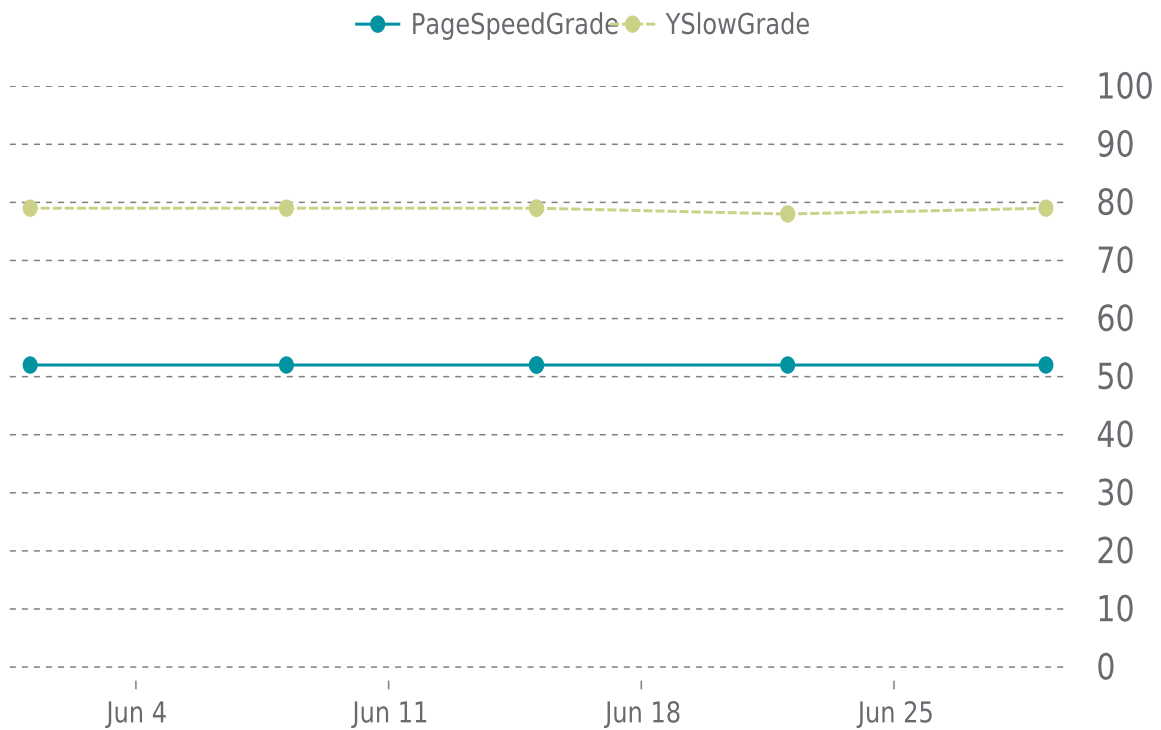

Previous check: 78%

PERFORMANCE OVERVIEW

PERFORMANCE HISTORY

Date	Load time	PageSpeed	YSlow
06/29/2026 04:59	1.20 s	E (52%)	C (79%)
06/22/2026 01:19	2.21 s	E (52%)	C (78%)
06/15/2026 02:24	1.28 s	E (52%)	C (79%)
06/15/2026 02:17	1.94 s	E (52%)	C (79%)
06/08/2026 04:03	1.65 s	E (52%)	C (79%)
06/01/2026 01:42	1.49 s	E (52%)	C (79%)