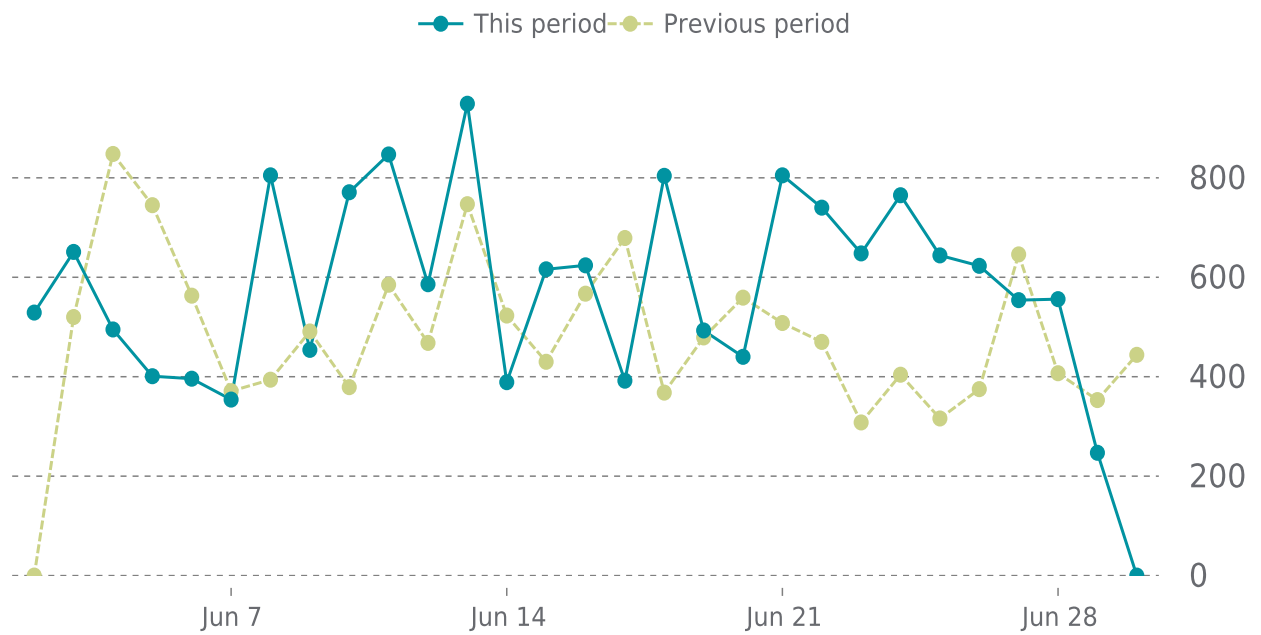

last 30 days

99%

UPTIME HISTORY

Event	Date	Reason	Duration
UP	06/25/2026	HTTP 200 - OK	5d 22h
DOWN	06/25/2026	connection refused	5m 18s

✓ ANALYTICS

Traffic up by: **18.9%**
06/01/2026 to 06/30/2026

SESSIONS

SECURITY

Total security checks: **8**

06/01/2026 to 06/30/2026

MOST RECENT SCAN

06/29/2026

Vulnerabilities: **Clean**

Malware: **Clean**

Web Trust: **Clean**