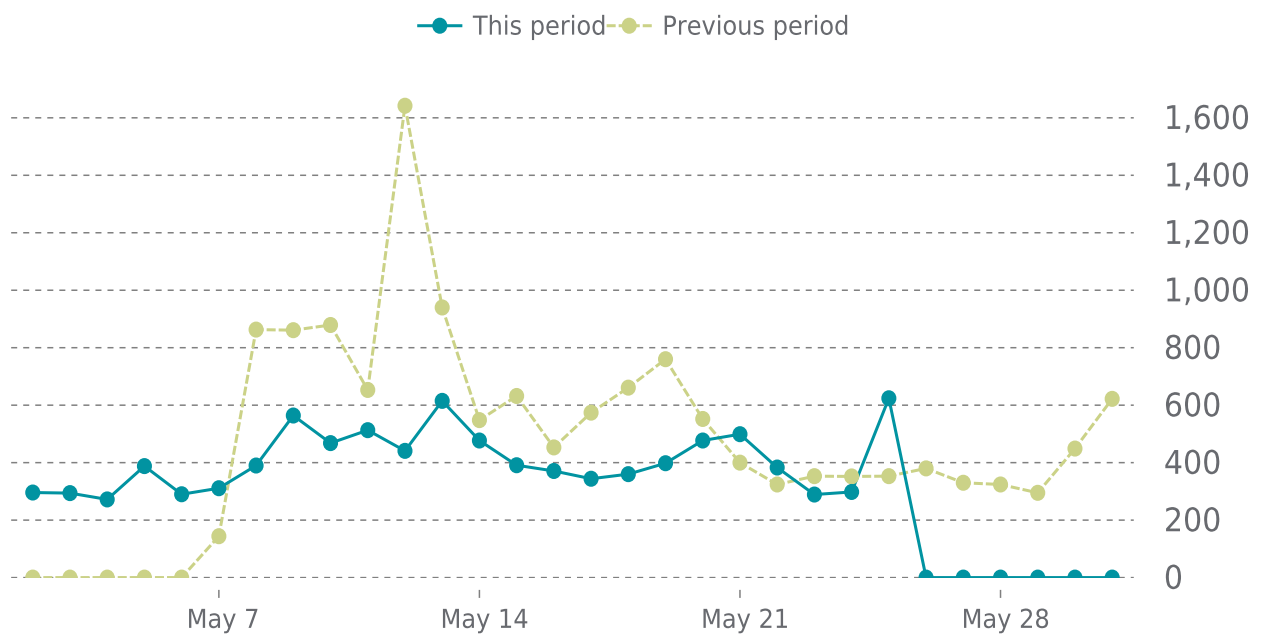

99%

UPTIME HISTORY (1/2)

Event	Date	Reason	Duration
UP	05/25/2026	HTTP 200 - OK	6d 3h
DOWN	05/25/2026	timeout was reached: 30.000389398s	5m 44s
UP	05/24/2026	HTTP 200 - OK	23h 49m
DOWN	05/24/2026	timeout was reached: 30.000221662s	6m 38s
UP	05/23/2026	HTTP 200 - OK	23h 51m
DOWN	05/23/2026	timeout was reached: 30.000202459s	11m 16s
UP	05/22/2026	HTTP 200 - OK	23h 54m
DOWN	05/22/2026	timeout was reached: 30.016900431s	6m 36s
UP	05/20/2026	HTTP 200 - OK	1d 23h
DOWN	05/20/2026	timeout was reached: 30.000212576s	6m 11s

UPTIME HISTORY (2/2)

Event	Date	Reason	Duration
UP	05/19/2026	HTTP 200 - OK	23h 54m
DOWN	05/19/2026	timeout was reached: 30.004699869s	5m 10s

✓ ANALYTICS

Traffic down by: **32%**

05/01/2026 to 05/31/2026

SESSIONS