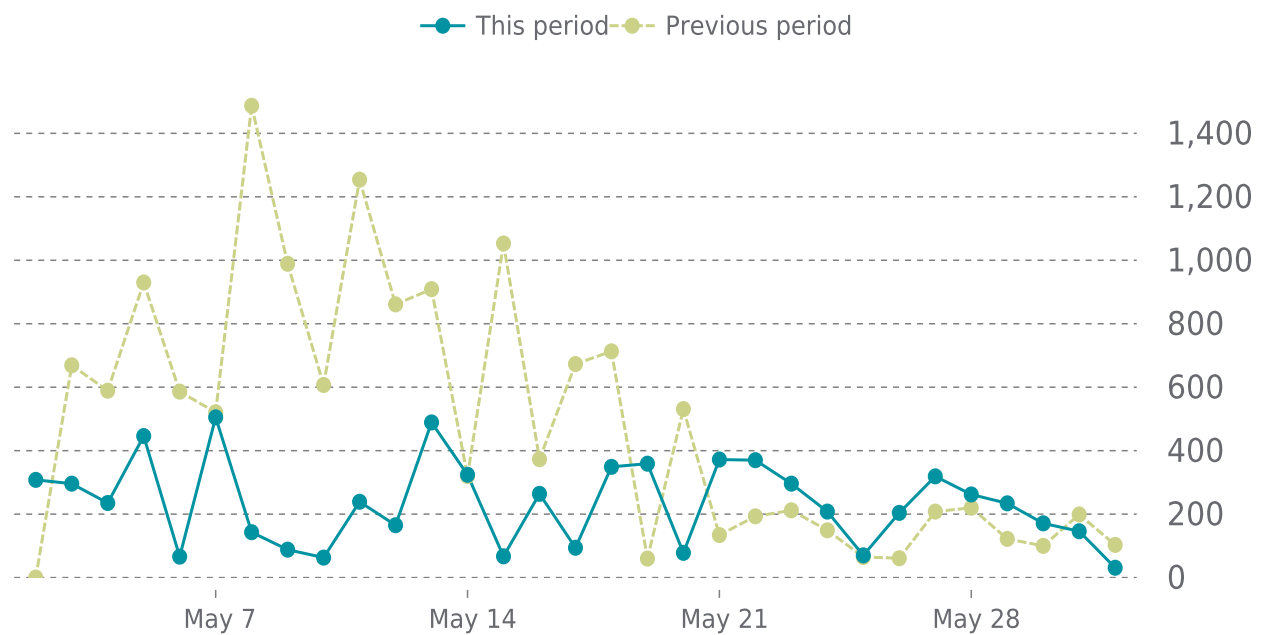

UPDATES HISTORY (1/2)

Plugin name	Plugin version		Date
WPForms	1.10.0.5	→ 1.10.1	05/27/2026
Yoast SEO	27.6	→ 27.7	05/27/2026
WPForms	1.10.0.4	→ 1.10.0.5	05/14/2026
Yoast SEO	27.4	→ 27.6	05/14/2026
Elementor	4.0.6	→ 4.0.8	05/14/2026
Duplicate Page	4.5.8	→ 4.5.9	05/14/2026
ManageWP - Worker	4.9.33	→ 4.9.34	05/11/2026

UPDATES HISTORY (2/2)

Plugin name	Plugin version	Date
WP Activity Log	5.6.2 → 5.6.3	05/04/2026

Theme name	Theme version	Date
Twenty Twenty-One	2.7 → 2.8	05/22/2026
Twenty Twenty-Five	1.4 → 1.5	05/22/2026

WordPress	WordPress version	Date
-	6.9.4 → 7.0	05/22/2026

✓ ANALYTICS

Traffic down by: **51.2%**
05/01/2026 to 05/31/2026

SESSIONS

SECURITY

Total security checks: **39**

05/01/2026 to 05/31/2026

MOST RECENT SCAN