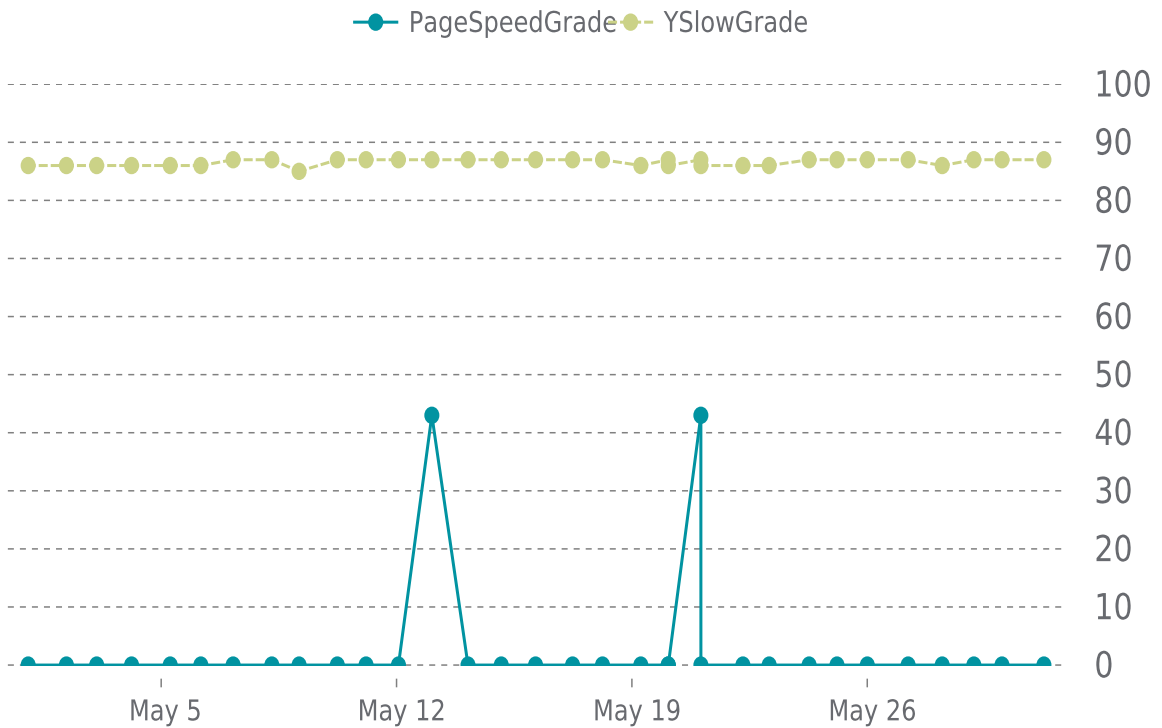

YSlow Grade

B (87%)

Previous check: 87%

PERFORMANCE OVERVIEW

PERFORMANCE HISTORY (1/3)

Date	Load time	PageSpeed	YSlow
05/31/2026 06:06	1.09 s	F (0%)	B (87%)
05/30/2026 00:10	1.11 s	F (0%)	B (87%)
05/29/2026 04:05	1.11 s	F (0%)	B (87%)
05/28/2026 05:30	1.61 s	F (0%)	B (86%)
05/27/2026 05:10	1.18 s	F (0%)	B (87%)
05/26/2026 00:02	1.00 s	F (0%)	B (87%)
05/25/2026 02:23	1.23 s	F (0%)	B (87%)
05/24/2026 06:29	1.05 s	F (0%)	B (87%)
05/23/2026 01:59	1.24 s	F (0%)	B (86%)
05/22/2026 07:14	1.34 s	F (0%)	B (86%)
05/21/2026 01:15	3.06 s	F (0%)	B (86%)
05/21/2026 01:14	2.30 s	F (43%)	B (87%)
05/20/2026 01:59	2.95 s	F (0%)	B (86%)
05/20/2026 01:55	3.59 s	F (0%)	B (87%)
05/19/2026 06:22	1.41 s	F (0%)	B (86%)