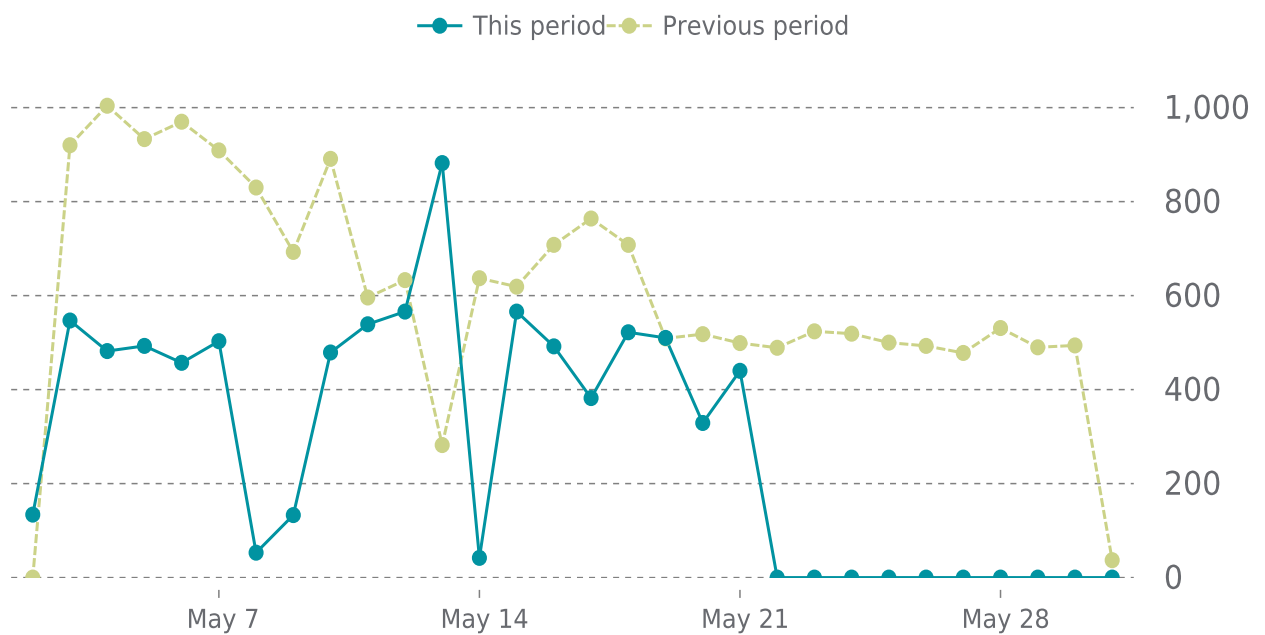

99%

last 30 days

99%

UPTIME HISTORY (1/2)

Event	Date	Reason	Duration
UP	05/25/2026	HTTP 200 - OK	6d 3h
DOWN	05/25/2026	timeout was reached: 30.00018622s	10m 56s
UP	05/24/2026	HTTP 200 - OK	23h 49m
DOWN	05/24/2026	timeout was reached: 30.02530843s	6m 27s
UP	05/23/2026	HTTP 200 - OK	23h 51m
DOWN	05/23/2026	timeout was reached: 30.029567751s	11m 21s
UP	05/22/2026	HTTP 200 - OK	23h 54m
DOWN	05/22/2026	timeout was reached: 30.000919155s	6m 42s
UP	05/20/2026	HTTP 200 - OK	1d 23h
DOWN	05/20/2026	timeout was reached: 30.000196982s	6m 11s

UPTIME HISTORY (2/2)

Event	Date	Reason	Duration
UP	05/19/2026	HTTP 200 - OK	23h 54m
DOWN	05/19/2026	timeout was reached: 30.000212942s	5m 4s

✓ ANALYTICS

Traffic down by: **53%**
05/01/2026 to 05/31/2026

SESSIONS

SECURITY

Total security checks: **3**

05/01/2026 to 05/31/2026

MOST RECENT SCAN

05/21/2026

Vulnerabilities: **Clean**

Malware: **Clean**

Web Trust: **Clean**