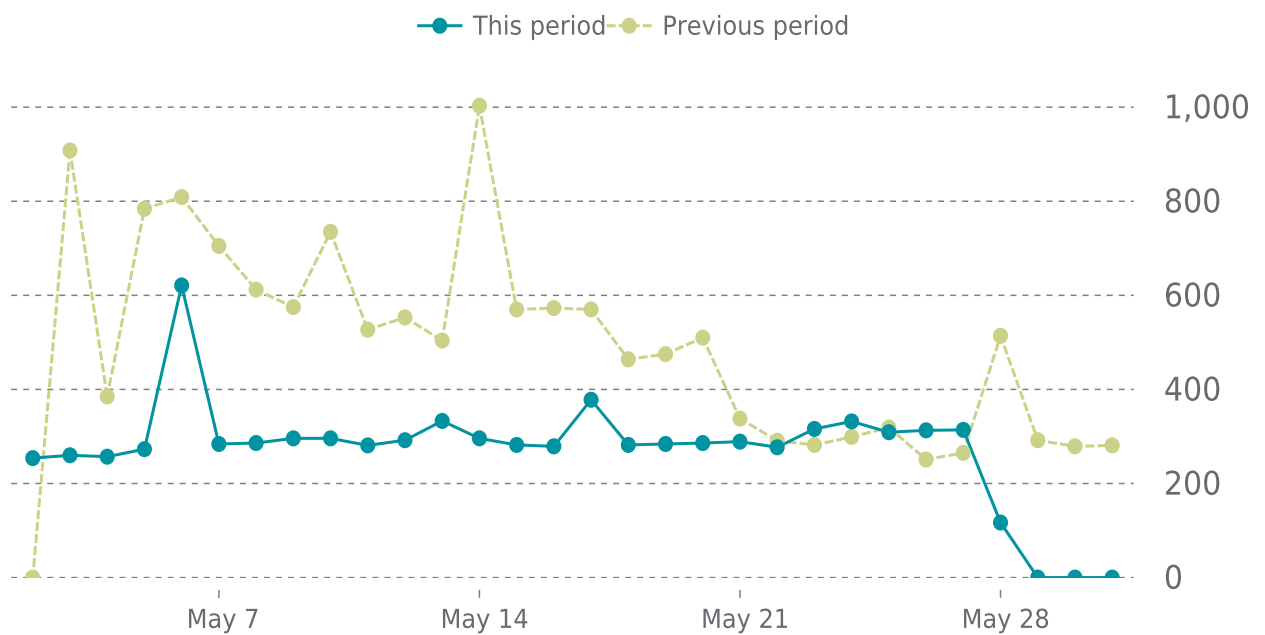

## OVERVIEW

last 24 hours

**100%**

last 7 days

**99%**

last 30 days

**99%**

## UPTIME HISTORY

Event	Date	Reason	Duration
UP	05/25/2026	HTTP 200 - OK	6d 3h
DOWN	05/25/2026	timeout was reached: 30.000063774s	5m 52s
UP	05/24/2026	HTTP 200 - OK	23h 49m
DOWN	05/24/2026	timeout was reached: 30.007238514s	6m 30s
UP	05/23/2026	HTTP 200 - OK	23h 51m
DOWN	05/23/2026	timeout was reached: 30.000196236s	11m 20s
UP	05/22/2026	HTTP 200 - OK	23h 54m
DOWN	05/22/2026	timeout was reached: 30.021048801s	6m 31s
UP	05/20/2026	HTTP 200 - OK	1d 23h
DOWN	05/20/2026	timeout was reached: 30.012700798s	6m 6s

# ✓ ANALYTICS

Traffic down by: **44.9%**

05/01/2026 to 05/31/2026

## SESSIONS