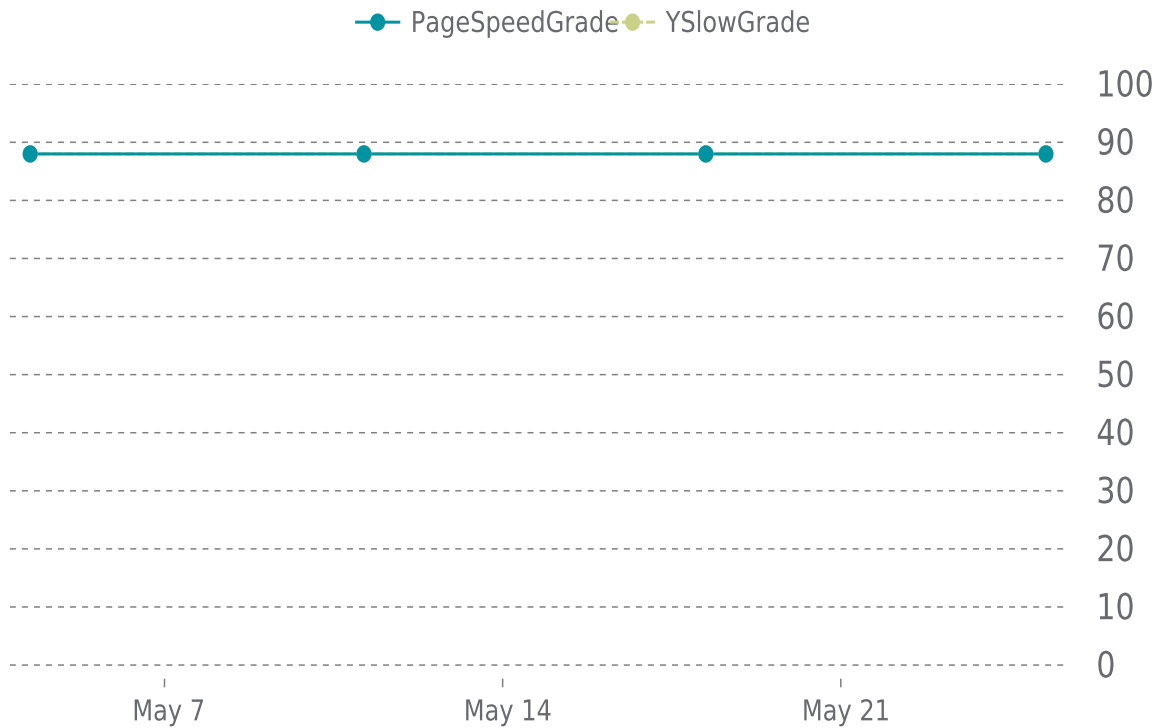

## MOST RECENT SCAN

05/25/2026

PageSpeed Grade

**B (88%)**

Previous check: 88%

YSlow Grade

**B (88%)**

Previous check: 88%

## PERFORMANCE OVERVIEW