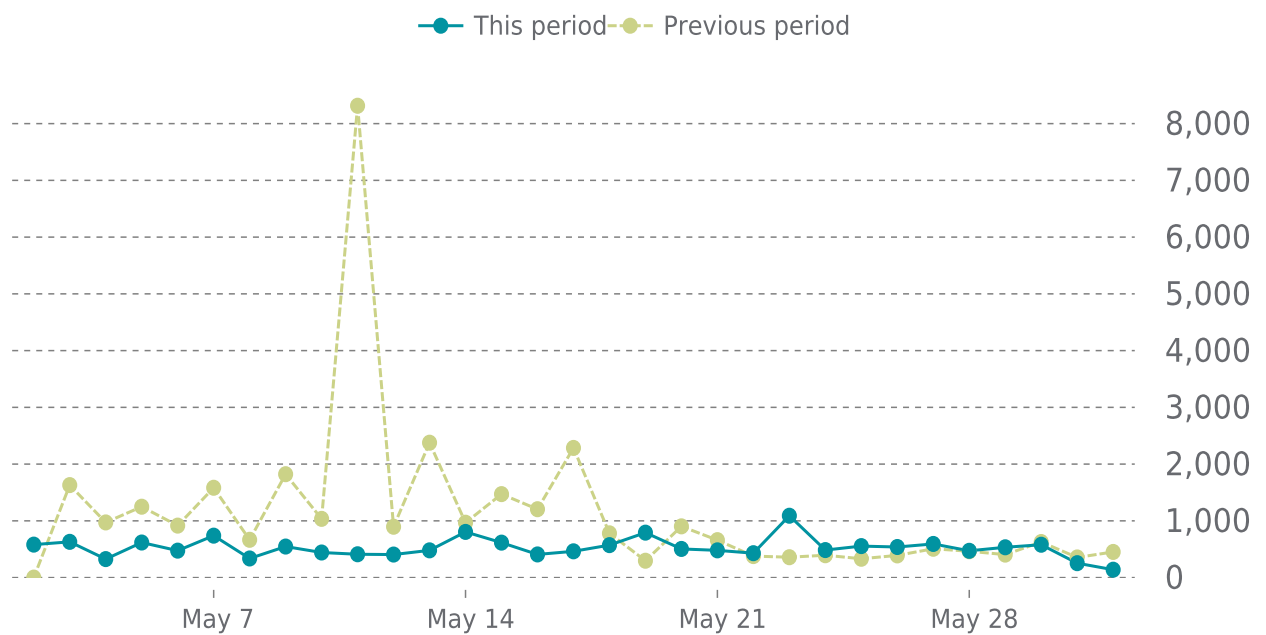

## OVERVIEW

last 24 hours

**100%**

last 7 days

**99%**

last 30 days

**99%**

## UPTIME HISTORY

Event	Date	Reason	Duration
UP	05/29/2026	HTTP 200 - OK	2d 23h
DOWN	05/29/2026	timeout was reached: 15.395402239s	16m 27s

# ✓ ANALYTICS

Traffic down by: **53%**

05/01/2026 to 05/31/2026

## SESSIONS