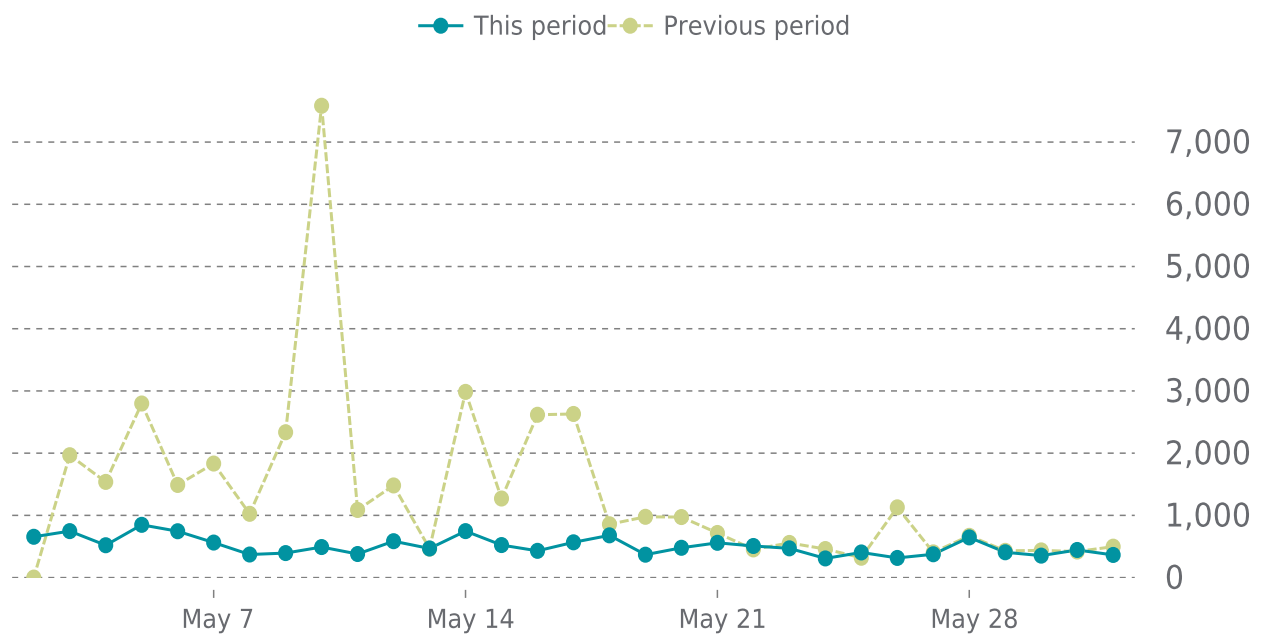

WordPress	WordPress version		Date
-	6.9.4	→ 7.0	05/26/2026

UPTIME

Up for: **2d 23h**
Overall Uptime: **99.842%**

OVERVIEW

last 24 hours
100%

last 7 days
99%

last 30 days
99%

UPTIME HISTORY

Event	Date	Reason	Duration
UP	05/29/2026	HTTP 200 - OK	2d 23h
DOWN	05/29/2026	timeout was reached: 15.303932837s	6m 49s

ANALYTICS

Traffic down by: **62.9%**

05/01/2026 to 05/31/2026

SESSIONS

SECURITY

Total security checks: **6**