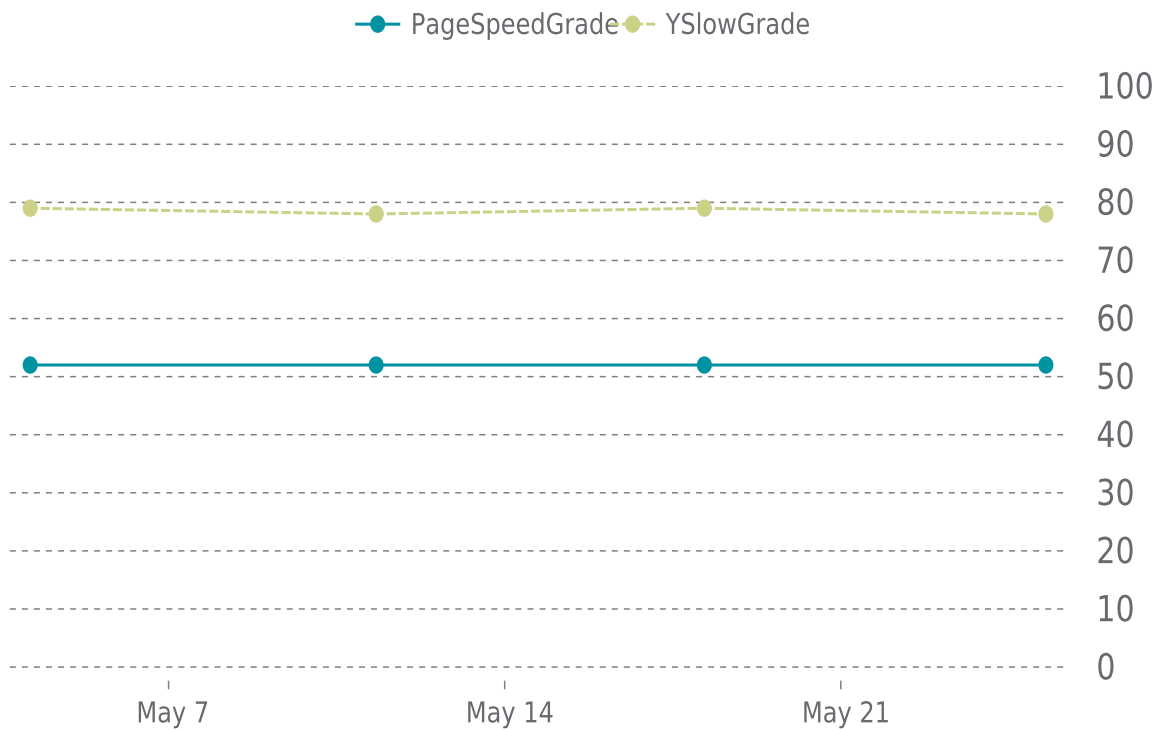

E (52%)

Previous check: 52%

YSlow Grade

C (78%)

Previous check: 79%

PERFORMANCE OVERVIEW

PERFORMANCE HISTORY

Date	Load time	PageSpeed	YSlow
05/25/2026 06:31	2.21 s	E (52%)	C (78%)
05/18/2026 03:48	1.40 s	E (52%)	C (79%)
05/11/2026 07:45	2.44 s	E (52%)	C (78%)
05/04/2026 02:49	2.11 s	E (52%)	C (79%)