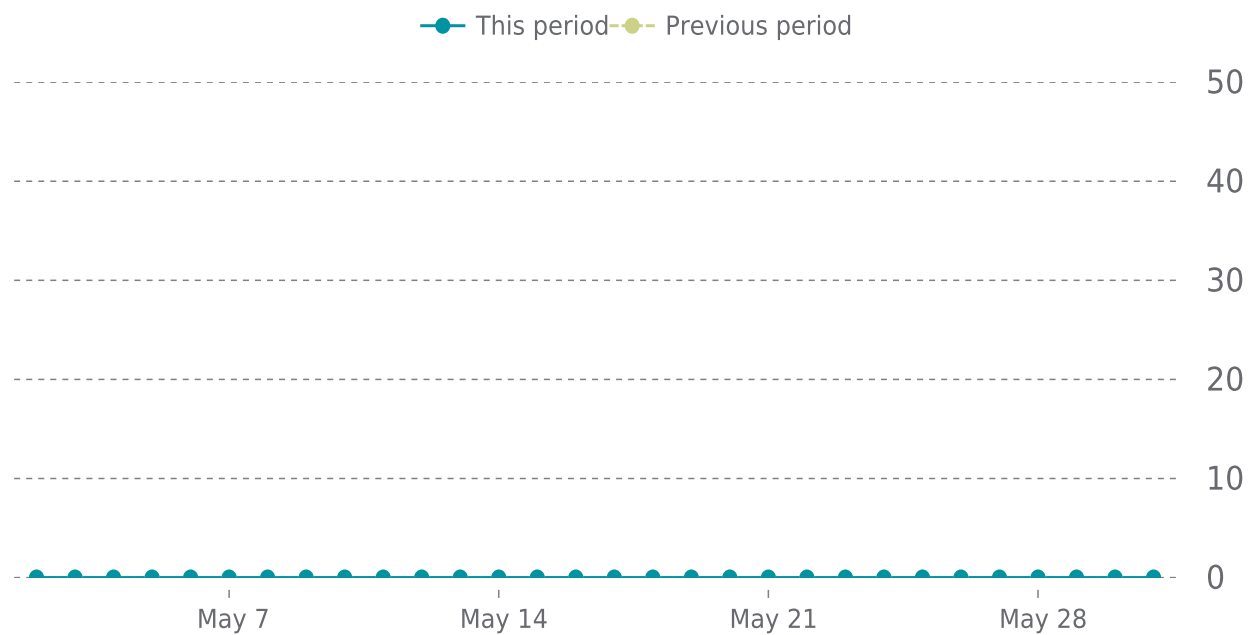

ANALYTICS

Traffic up by: **0%**
05/01/2026 to 05/31/2026

SESSIONS