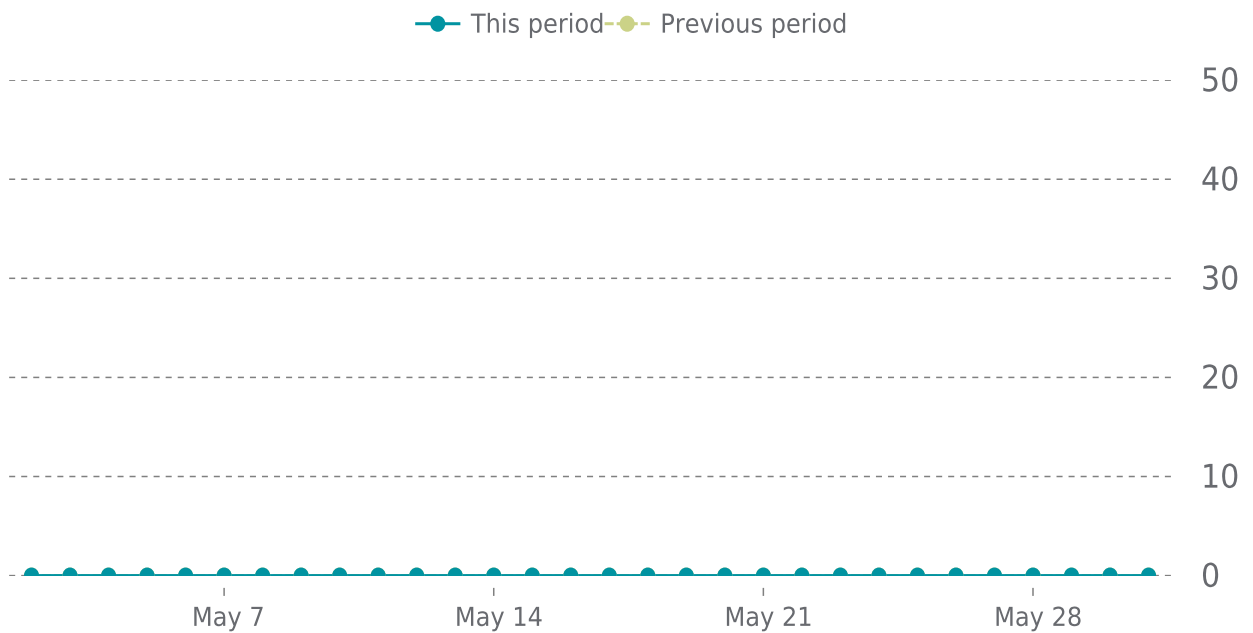

ANALYTICS

Traffic up by: **0%**
05/01/2026 to 05/31/2026

SESSIONS