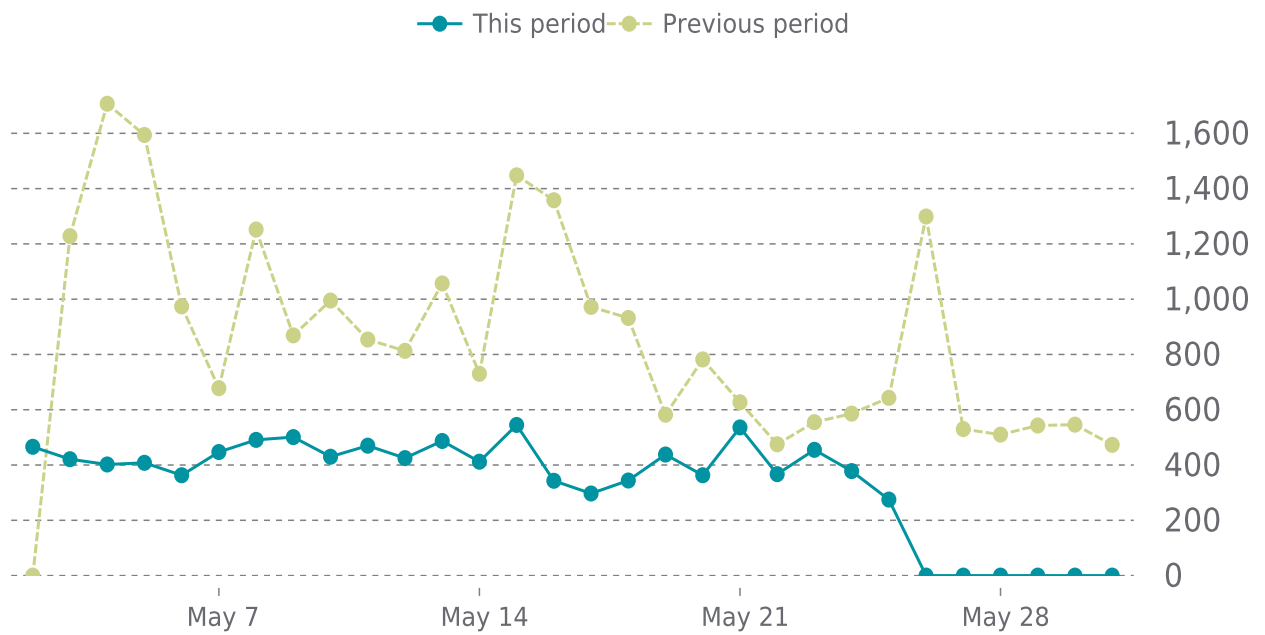

## OVERVIEW

Plugin updates

**1**

Theme updates

**1**

WordPress updates

**1**

## UPDATES HISTORY

Plugin name	Plugin version	Date
ManageWP - Worker	4.9.33 → 4.9.34	05/11/2026

Theme name	Theme version	Date
Twenty Twenty-One	2.7 → 2.8	05/26/2026

WordPress	WordPress version	Date
-	6.9.4 → 7.0	05/27/2026

# ✓ ANALYTICS

Traffic down by: **60.7%**

05/01/2026 to 05/31/2026

## SESSIONS