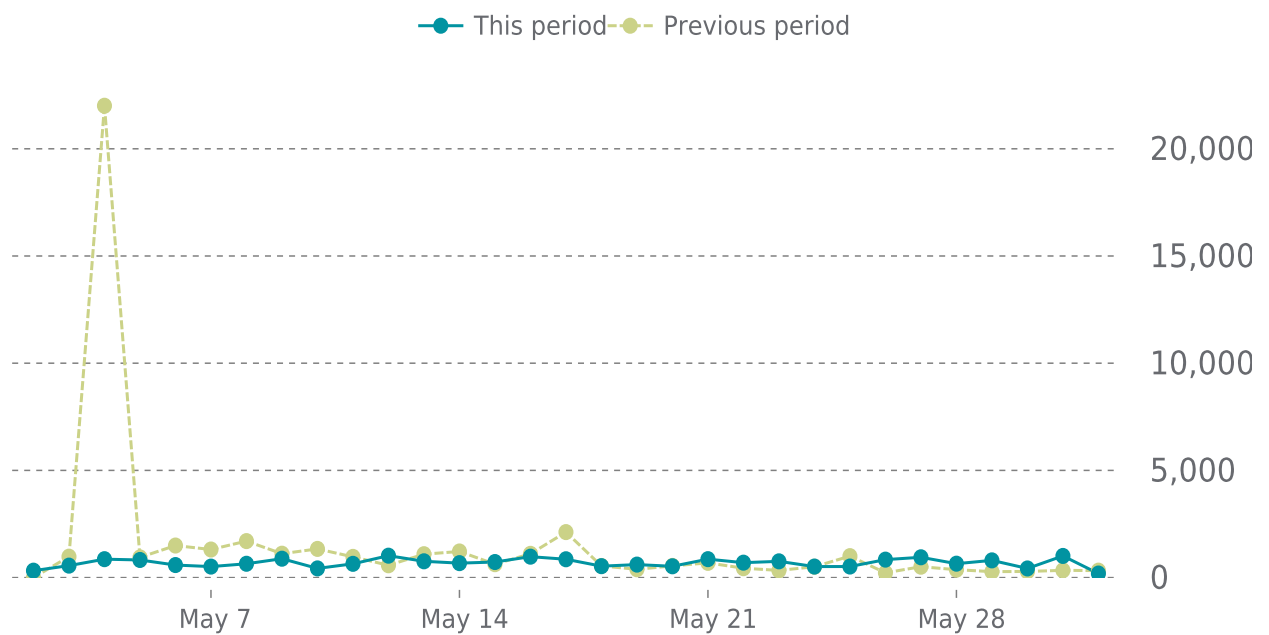

05/01/2026 to 05/31/2026

OVERVIEW

Plugin updates
7

Theme updates
2

WordPress updates
1

UPDATES HISTORY (1/2)

Plugin name	Plugin version		Date
WPForms	1.10.0.4	→ 1.10.0.5	05/18/2026
WP Activity Log	5.6.3	→ 5.6.3.1	05/18/2026
Yoast SEO	27.4	→ 27.6	05/18/2026
Video PopUp	2.0.3	→ 2.0.4	05/18/2026
Post Types Order	2.4.6	→ 2.4.7	05/18/2026
ManageWP - Worker	4.9.33	→ 4.9.34	05/11/2026
WP Activity Log	5.6.2	→ 5.6.3	05/04/2026

UPDATES HISTORY (2/2)

Theme name	Theme version	Date
Twenty Twenty-One	2.7 → 2.8	05/25/2026
Twenty Twenty-Five	1.4 → 1.5	05/25/2026

WordPress	WordPress version	Date
-	6.9.4 → 7.0	05/26/2026

✓ ANALYTICS

Traffic down by: **53.4%**

05/01/2026 to 05/31/2026

SESSIONS

SECURITY

Total security checks: **5**

05/01/2026 to 05/31/2026

MOST RECENT SCAN

05/25/2026

Vulnerabilities: **Clean**