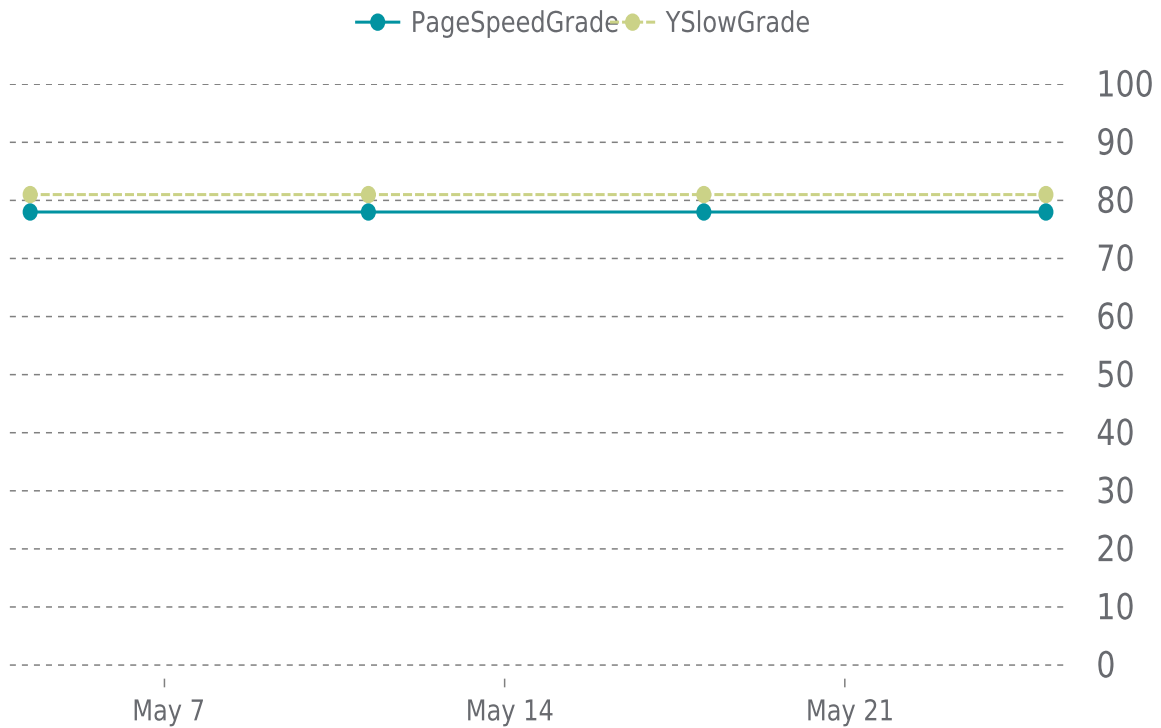

✓ PERFORMANCE

Total performance checks: **4**

05/01/2026 to 05/31/2026

MOST RECENT SCAN

05/25/2026

PageSpeed Grade

C (78%)

Previous check: 78%

YSlow Grade

B (81%)

Previous check: 81%

PERFORMANCE OVERVIEW

PERFORMANCE HISTORY

Date	Load time	PageSpeed	YSlow
05/25/2026 03:19	1.98 s	C (78%)	B (81%)
05/18/2026 02:23	2.08 s	C (78%)	B (81%)
05/11/2026 04:43	2.40 s	C (78%)	B (81%)
05/04/2026 05:41	1.70 s	C (78%)	B (81%)