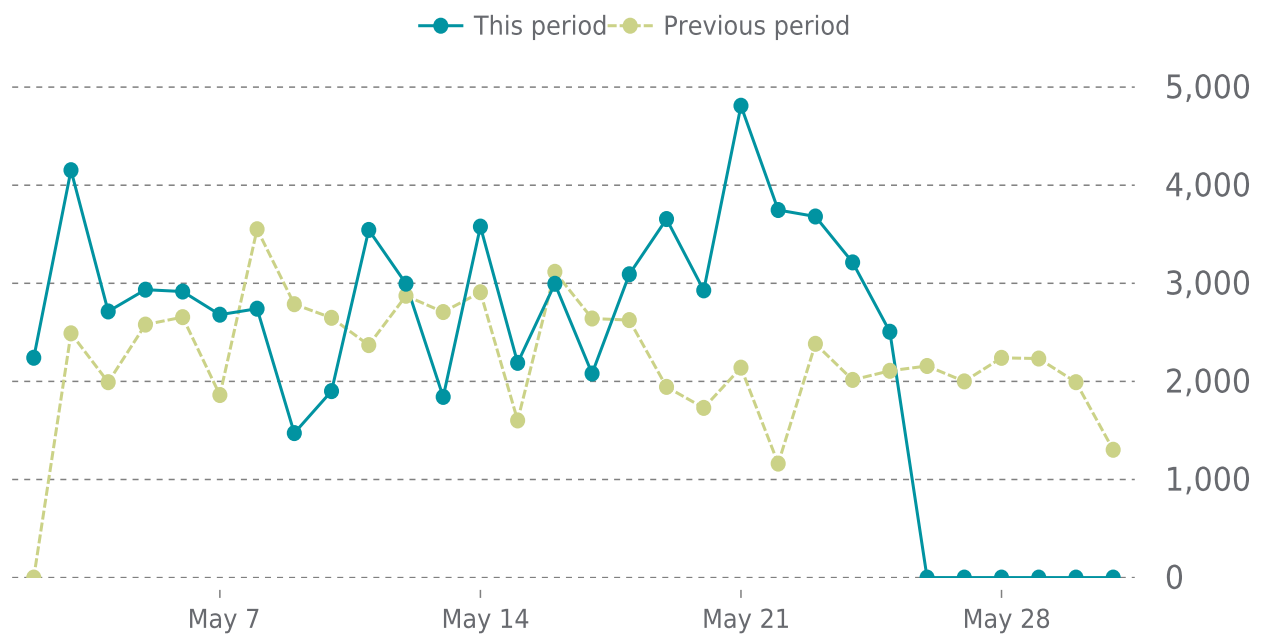

## UPTIME HISTORY (1/2)

Event	Date	Reason	Duration
UP	05/28/2026	HTTP 200 - OK	3d 3h
DOWN	05/28/2026	timeout was reached: 30.02615801s	6m 26s
UP	05/28/2026	HTTP 200 - OK	4h 12m
DOWN	05/28/2026	502 Bad Gateway	6m 53s
UP	05/25/2026	HTTP 200 - OK	2d 19h
DOWN	05/25/2026	timeout was reached: 30.007269653s	10m 49s
UP	05/24/2026	HTTP 200 - OK	23h 49m
DOWN	05/24/2026	timeout was reached: 30.000723062s	6m 30s
UP	05/23/2026	HTTP 200 - OK	23h 51m
DOWN	05/23/2026	timeout was reached: 30.000190916s	11m 22s

## UPTIME HISTORY (2/2)

Event	Date	Reason	Duration
UP	05/22/2026	HTTP 200 - OK	23h 54m
DOWN	05/22/2026	timeout was reached: 30.000204713s	6m 27s
UP	05/20/2026	HTTP 200 - OK	1d 23h
DOWN	05/20/2026	timeout was reached: 30.015058705s	6m 4s

# ANALYTICS

Traffic up by: **5.7%**

05/01/2026 to 05/31/2026

## SESSIONS