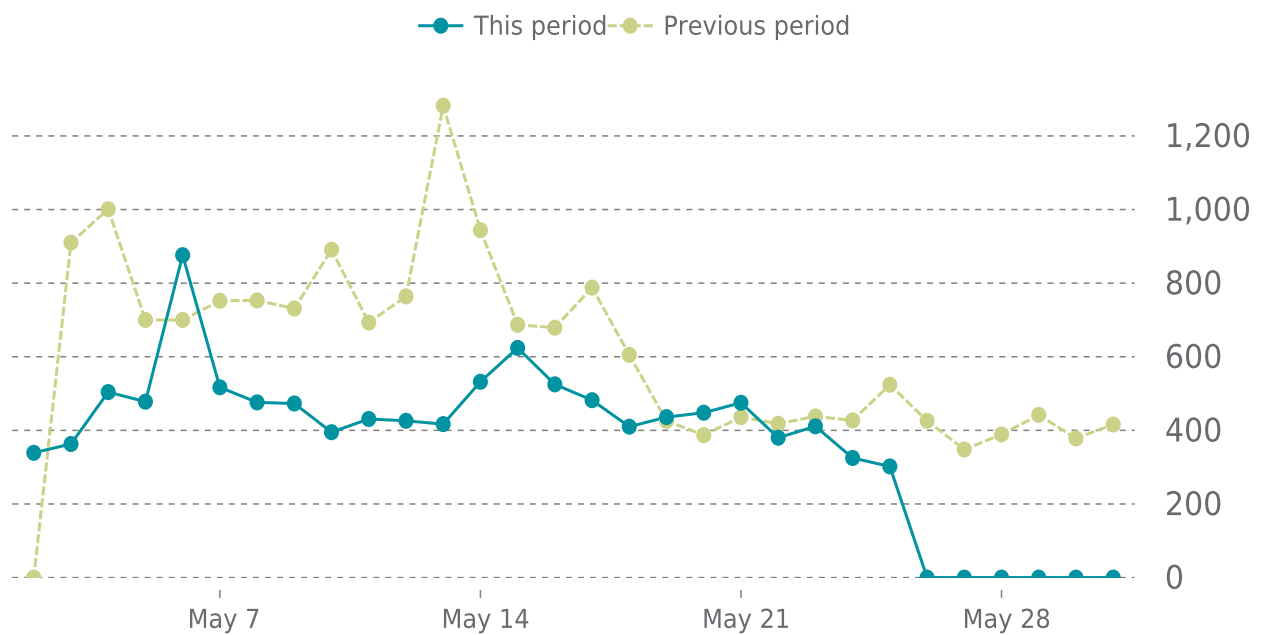

Theme updates

3

WordPress updates

1

UPDATES HISTORY

Plugin name	Plugin version	Date
ManageWP - Worker	4.9.33 → 4.9.34	05/11/2026

Theme name	Theme version	Date
Twenty Twenty-One	2.7 → 2.8	05/26/2026
Twenty Twenty	3.0 → 3.1	05/26/2026
Twenty Nineteen	3.2 → 3.3	05/26/2026

UPDATES HISTORY

WordPress	WordPress version	Date
-	6.9.4 → 7.0	05/27/2026

UPTIME

Up for: **6d 3h**
Overall Uptime: **99.745%**

OVERVIEW

last 24 hours
100%

last 7 days
99%

last 30 days
99%

UPTIME HISTORY

Event	Date	Reason	Duration
UP	05/25/2026	HTTP 200 - OK	6d 3h
DOWN	05/25/2026	timeout was reached: 30.027636812s	10m 48s
UP	05/24/2026	HTTP 200 - OK	23h 49m
DOWN	05/24/2026	timeout was reached: 30.000553388s	6m 22s
UP	05/23/2026	HTTP 200 - OK	23h 52m
DOWN	05/23/2026	timeout was reached: 30.009038684s	11m 9s
UP	05/22/2026	HTTP 200 - OK	23h 54m
DOWN	05/22/2026	timeout was reached: 30.000199966s	6m 32s
UP	05/20/2026	HTTP 200 - OK	1d 23h
DOWN	05/20/2026	timeout was reached: 30.025650058s	6m 5s

✓ ANALYTICS

Traffic down by: **39.8%**

05/01/2026 to 05/31/2026

SESSIONS

SECURITY

Total security checks: **3**

05/01/2026 to 05/31/2026

MOST RECENT SCAN