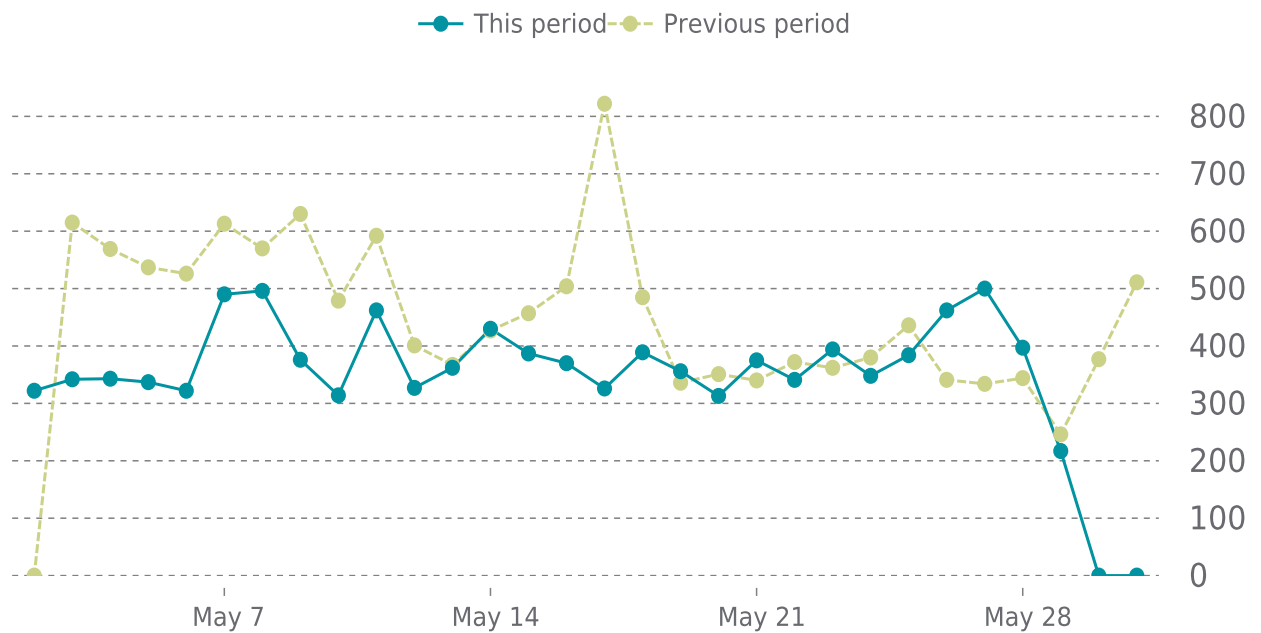

99%

UPTIME HISTORY

| Event | Date | Reason | Duration |
|-------|------------|---------------------------------------|----------|
| UP | 05/25/2026 | HTTP 200 - OK | 6d 3h |
| DOWN | 05/25/2026 | timeout was reached: 30.00019798s | 10m 56s |
| UP | 05/24/2026 | HTTP 200 - OK | 23h 49m |
| DOWN | 05/24/2026 | timeout was reached: 30.017498612s | 6m 32s |
| UP | 05/23/2026 | HTTP 200 - OK | 23h 52m |
| DOWN | 05/23/2026 | timeout was reached: 30.004551264s | 11m 10s |
| UP | 05/22/2026 | HTTP 200 - OK | 23h 54m |
| DOWN | 05/22/2026 | timeout was reached: 30.0227057s | 6m 26s |
| UP | 05/20/2026 | HTTP 200 - OK | 1d 23h |
| DOWN | 05/20/2026 | timeout was reached: 30.000233748s | 6m 3s |

✓ ANALYTICS

Traffic down by: **21.3%**

05/01/2026 to 05/31/2026

SESSIONS

SECURITY

Total security checks: **4**

05/01/2026 to 05/31/2026

MOST RECENT SCAN