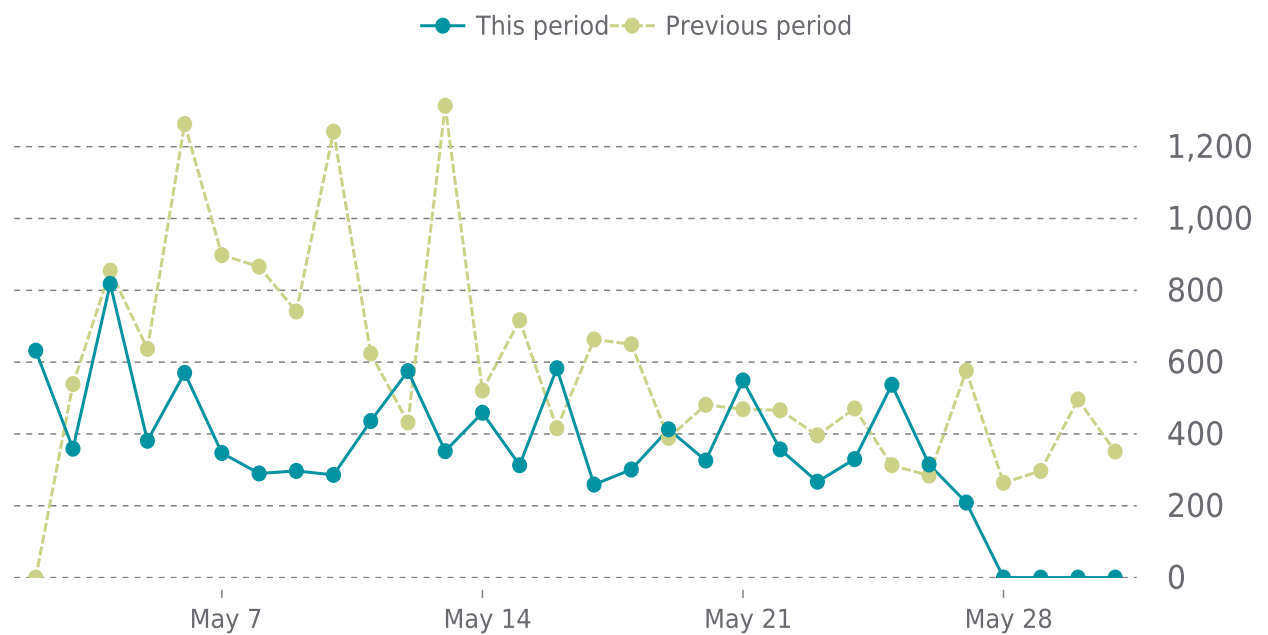

UPDATES HISTORY (2/2)

Plugin name	Plugin version	Date
WP Activity Log	5.6.2 → 5.6.3	05/04/2026

UPTIME

Up for: **6d 3h**
Overall Uptime: **99.745%**

OVERVIEW

last 24 hours

100%

last 7 days

99%

last 30 days

99%

UPTIME HISTORY

Event	Date	Reason	Duration
UP	05/25/2026	HTTP 200 - OK	6d 3h
DOWN	05/25/2026	timeout was reached: 30.00019486s	10m 55s
UP	05/24/2026	HTTP 200 - OK	23h 49m
DOWN	05/24/2026	timeout was reached: 30.028903792s	6m 23s
UP	05/23/2026	HTTP 200 - OK	23h 52m
DOWN	05/23/2026	timeout was reached: 30.029310856s	11m 9s
UP	05/22/2026	HTTP 200 - OK	23h 54m
DOWN	05/22/2026	timeout was reached: 30.028266704s	6m 34s
UP	05/20/2026	HTTP 200 - OK	1d 23h
DOWN	05/20/2026	timeout was reached: 30.0271306s	6m 3s

✓ ANALYTICS

Traffic down by: **40.1%**

05/01/2026 to 05/31/2026

SESSIONS

SECURITY

Total security checks: **4**

05/01/2026 to 05/31/2026

MOST RECENT SCAN