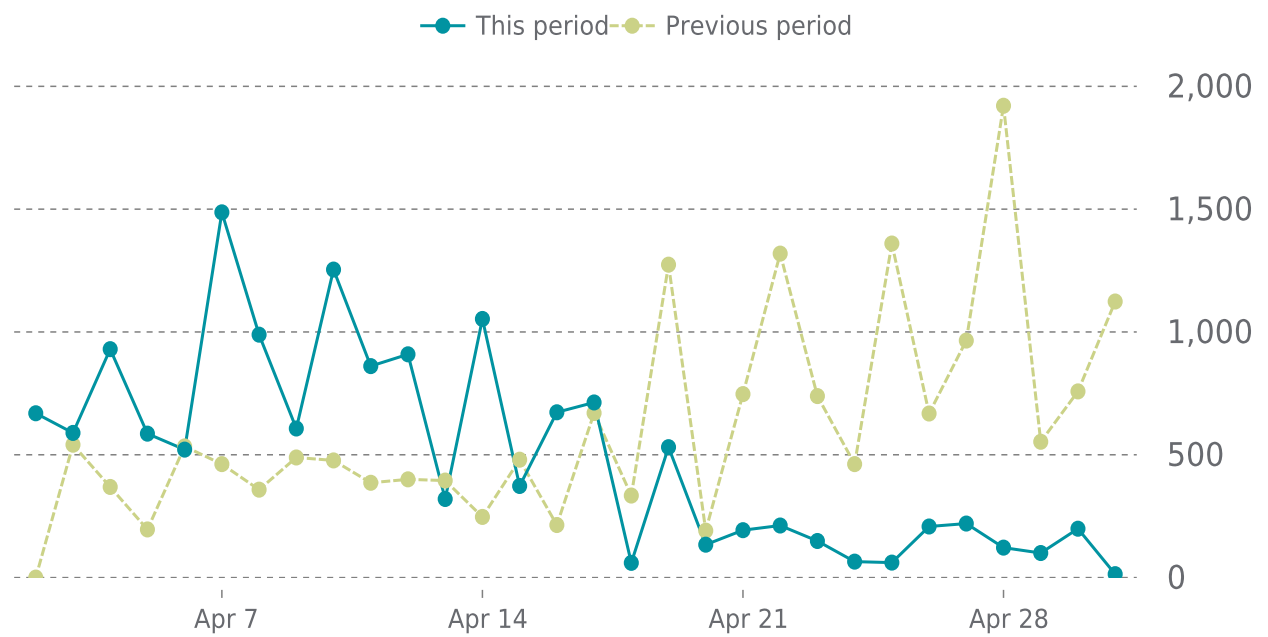

04/01/2026 to 04/30/2026

OVERVIEW

Plugin updates

8

Theme updates

3

UPDATES HISTORY (1/2)

Plugin name	Plugin version		Date
Elementor	3.35.9	→ 4.0.3	04/24/2026
Duplicate Page	4.5.7	→ 4.5.8	04/24/2026
PublishPress Capabilities	2.42.0	→ 2.43.0	04/24/2026
Yoast SEO	27.3	→ 27.4	04/20/2026
WPForms	1.10.0.2	→ 1.10.0.4	04/14/2026
ManageWP - Worker	4.9.32	→ 4.9.33	04/13/2026
WP Activity Log	5.6.1	→ 5.6.2	04/09/2026

UPDATES HISTORY (2/2)

Plugin name	Plugin version	Date
Yoast SEO	27.2 → 27.3	04/07/2026

Theme name	Theme version	Date
Twenty Twenty-One	2.6 → 2.7	04/14/2026
Twenty Twenty-Five	1.3 → 1.4	04/14/2026
Divi	4.27.5 → 4.27.6	04/14/2026

✓ ANALYTICS

Traffic down by: **20.6%**

04/01/2026 to 04/30/2026

SESSIONS

SECURITY

Total security checks: **34**

04/01/2026 to 04/30/2026

MOST RECENT SCAN