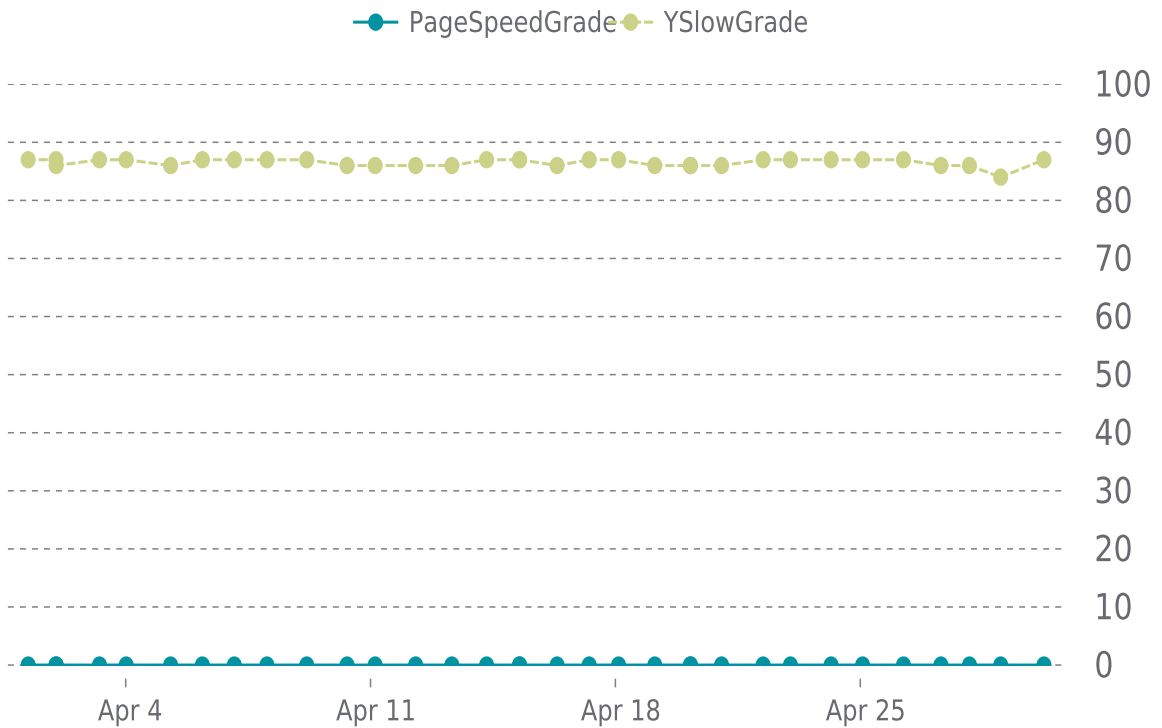

Previous check: 84%

PERFORMANCE OVERVIEW

PERFORMANCE HISTORY (1/3)

Date	Load time	PageSpeed	YSlow
04/30/2026 06:01	0.82 s	F (0%)	B (87%)
04/29/2026 00:21	1.27 s	F (0%)	B (84%)
04/28/2026 02:56	1.59 s	F (0%)	B (86%)
04/27/2026 07:21	1.42 s	F (0%)	B (86%)
04/26/2026 05:39	1.45 s	F (0%)	B (87%)
04/25/2026 01:37	0.76 s	F (0%)	B (87%)
04/24/2026 04:00	1.55 s	F (0%)	B (87%)
04/23/2026 00:06	1.15 s	F (0%)	B (87%)
04/22/2026 05:21	0.94 s	F (0%)	B (87%)
04/21/2026 00:51	1.40 s	F (0%)	B (86%)
04/20/2026 03:33	1.15 s	F (0%)	B (86%)
04/20/2026 03:27	1.35 s	F (0%)	B (86%)
04/19/2026 03:01	1.33 s	F (0%)	B (86%)
04/18/2026 02:11	1.35 s	F (0%)	B (87%)
04/17/2026 06:00	1.67 s	F (0%)	B (87%)