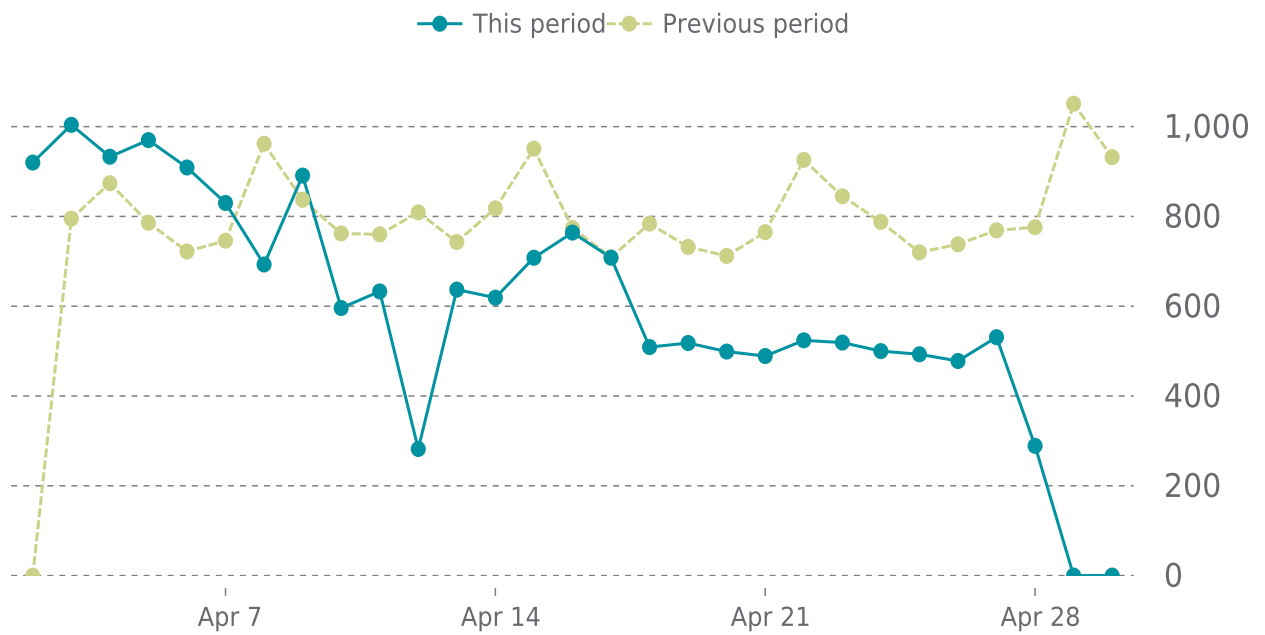

Theme updates

4

UPDATES HISTORY

Plugin name	Plugin version	Date
ManageWP - Worker	4.9.32 → 4.9.33	04/13/2026

Theme name	Theme version	Date
Twenty Twenty-Two	2.0 → 2.1	04/14/2026
Twenty Twenty-One	2.6 → 2.7	04/14/2026
Twenty Twenty-Five	1.3 → 1.4	04/14/2026
Divi	4.27.5 → 4.27.6	04/14/2026

99%

UPTIME HISTORY

Event	Date	Reason	Duration
UP	04/11/2026	HTTP 200 - OK	19d 3h
DOWN	04/11/2026	502 Bad Gateway	5m 26s
UP	04/11/2026	HTTP 200 - OK	15h 47m
DOWN	04/11/2026	timeout was reached: 30.000357782s	13m 15s
UP	04/02/2026	HTTP 200 - OK	8d 20h
DOWN	04/02/2026	timeout was reached: 30.000907156s	6m 30s

✓ ANALYTICS

Traffic down by: **22.8%**

04/01/2026 to 04/30/2026

SESSIONS

SECURITY

Total security checks: **3**

04/01/2026 to 04/30/2026

MOST RECENT SCAN