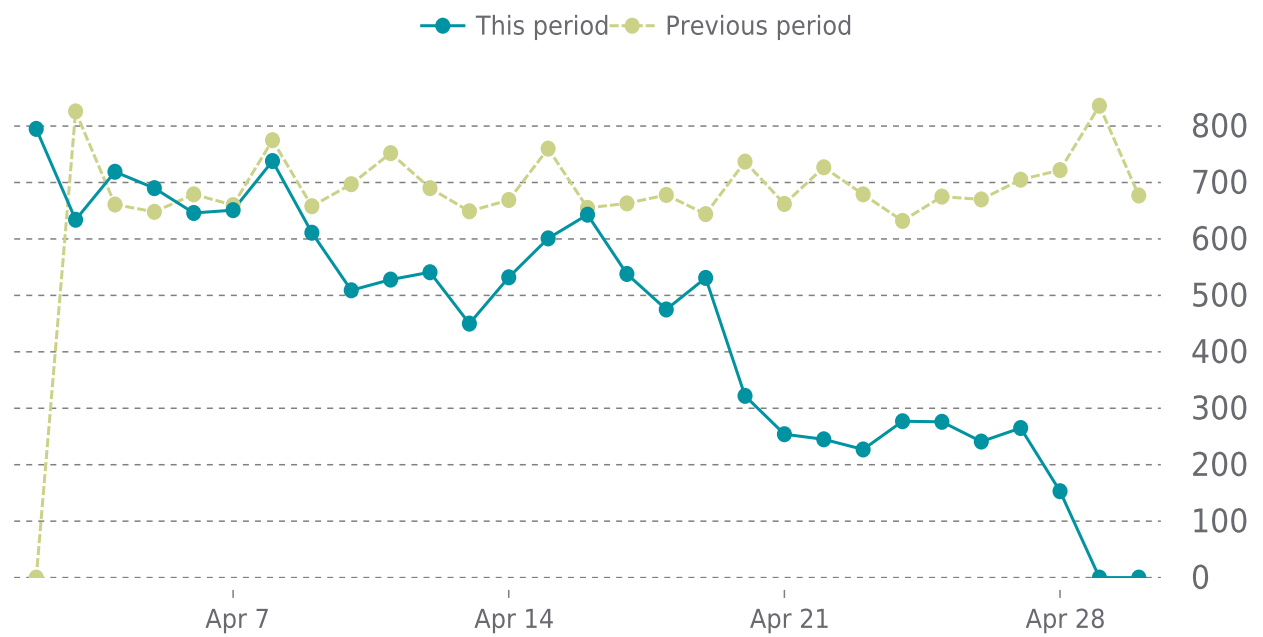

## OVERVIEW

last 24 hours

**100%**

last 7 days

**100%**

last 30 days

**99%**

## UPTIME HISTORY

Event	Date	Reason	Duration
UP	04/11/2026	HTTP 200 - OK	19d 19h
DOWN	04/11/2026	timeout was reached: 30.003727283s	13m 5s

# ✓ ANALYTICS

Traffic down by: **32.8%**

04/01/2026 to 04/30/2026

## SESSIONS