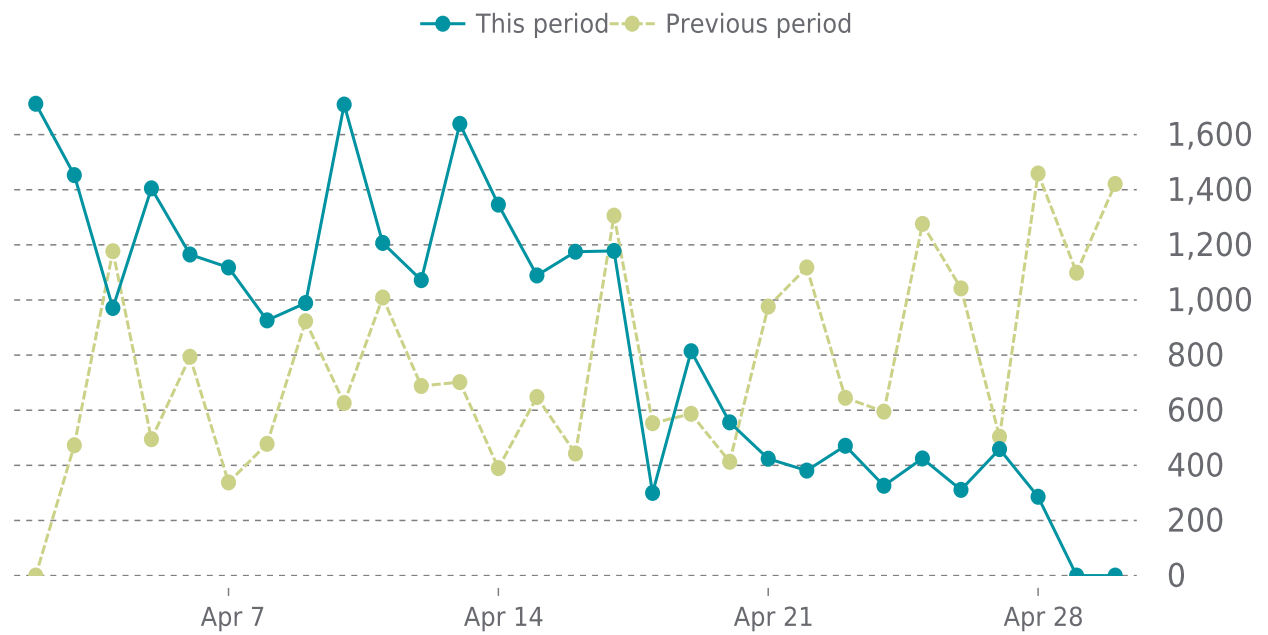

## OVERVIEW

last 24 hours

**100%**

last 7 days

**100%**

last 30 days

**99%**

## UPTIME HISTORY

Event	Date	Reason	Duration
UP	04/12/2026	HTTP 200 - OK	18d 17h
DOWN	04/12/2026	timeout was reached: 30.000190544s	27m 43s
UP	04/02/2026	HTTP 200 - OK	10d
DOWN	04/02/2026	timeout was reached: 15.328549245s	6m 50s
UP	04/01/2026	HTTP 200 - OK	8h 40m
DOWN	04/01/2026	timeout was reached: 15.388322662s	5m 29s

# ✓ ANALYTICS

Traffic up by: **12.3%**

04/01/2026 to 04/30/2026

## SESSIONS