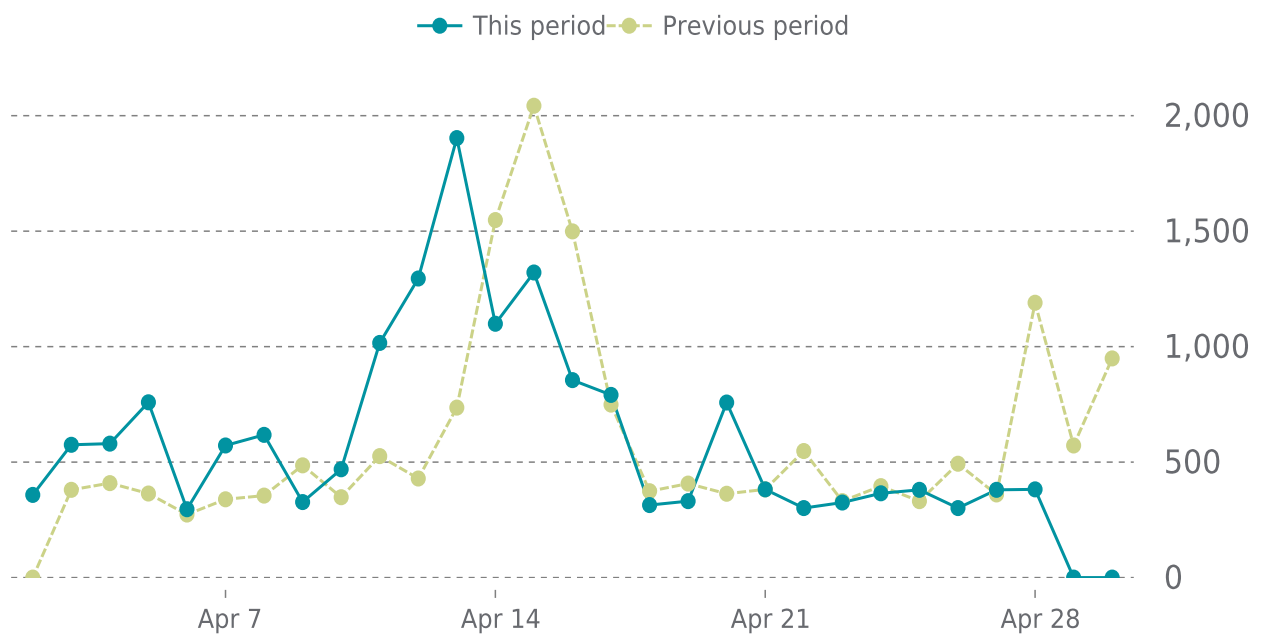

UPDATES

Total updates performed: **1**

04/01/2026 to 04/30/2026

OVERVIEW

Plugin updates

1

UPDATES HISTORY

Plugin name	Plugin version	Date
ManageWP - Worker	4.9.32 → 4.9.33	04/13/2026

✓ ANALYTICS

Traffic down by: **0.7%**

04/01/2026 to 04/30/2026

SESSIONS

SECURITY

Total security checks: **3**

04/01/2026 to 04/30/2026

MOST RECENT SCAN