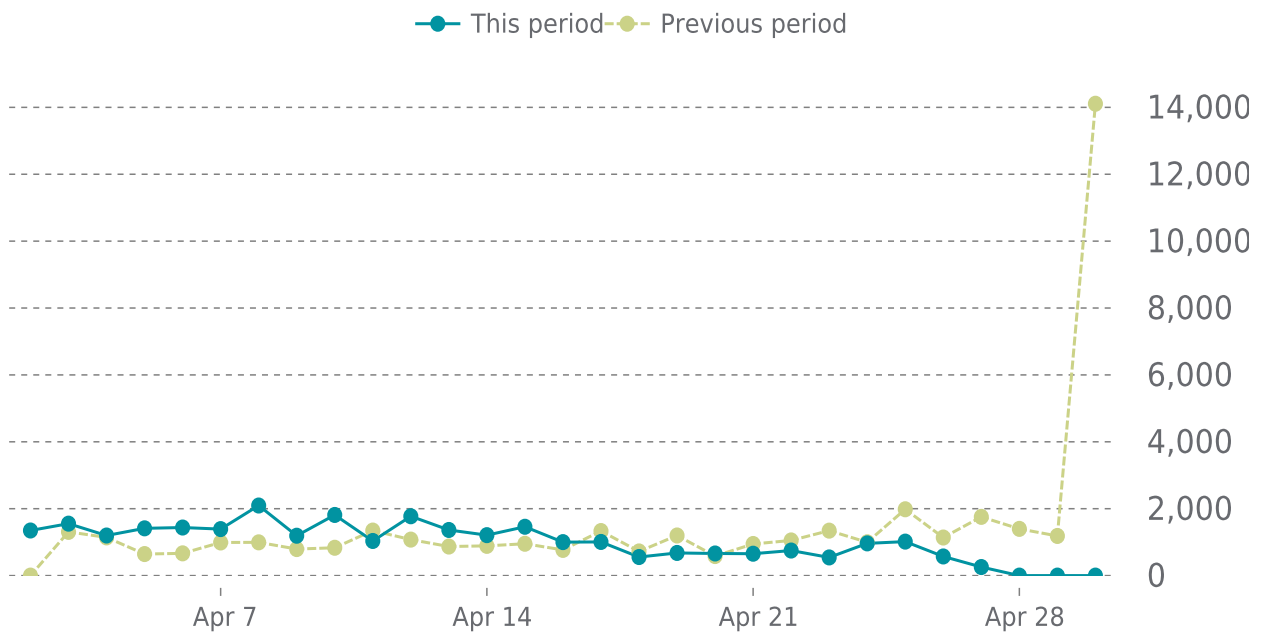

## OVERVIEW

last 24 hours

**100%**

last 7 days

**100%**

last 30 days

**99%**

## UPTIME HISTORY

Event	Date	Reason	Duration
UP	04/12/2026	HTTP 200 - OK	18d 17h
DOWN	04/12/2026	timeout was reached: 30.000194051s	27m 40s
UP	04/01/2026	HTTP 200 - OK	10d 9h
DOWN	04/01/2026	522	5m 21s

# ✓ ANALYTICS

Traffic down by: **32.7%**  
04/01/2026 to 04/30/2026

## SESSIONS