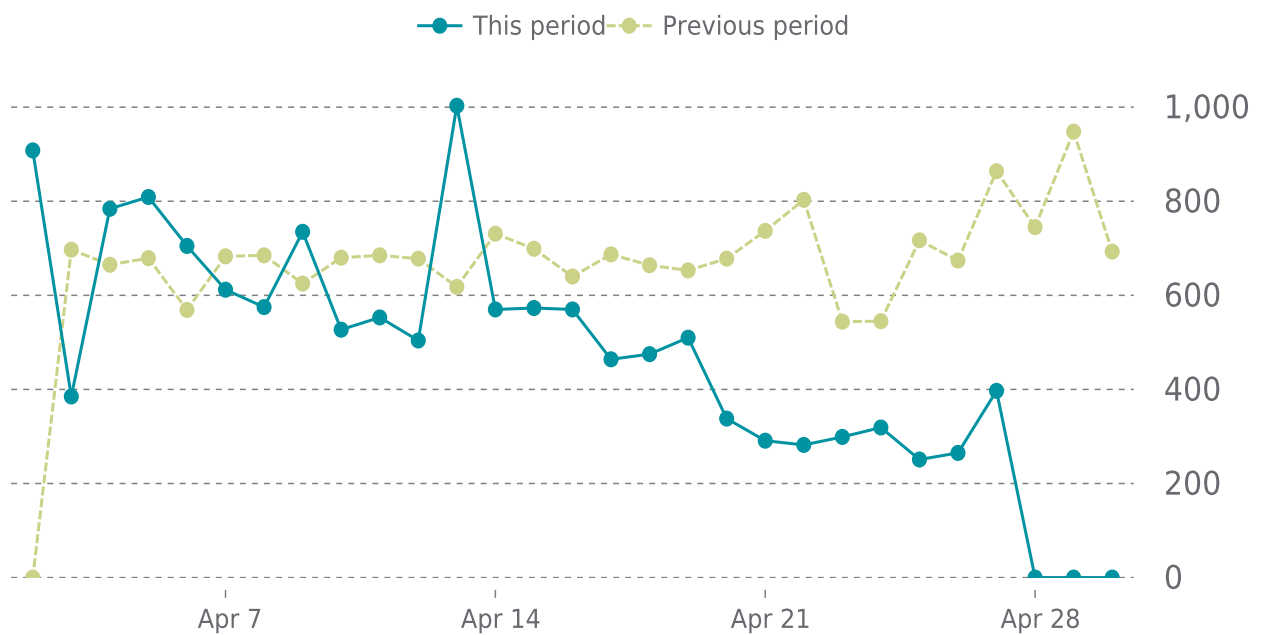

99%

UPTIME HISTORY

Event	Date	Reason	Duration
UP	04/11/2026	HTTP 200 - OK	19d 19h
DOWN	04/11/2026	timeout was reached: 30.000292343s	6m 12s

✓ ANALYTICS

Traffic down by: **28.9%**

04/01/2026 to 04/30/2026

SESSIONS

SECURITY

Total security checks: **3**

04/01/2026 to 04/30/2026

MOST RECENT SCAN

04/27/2026

Vulnerabilities: **Clean**

Malware: **Clean**

Web Trust: **Clean**