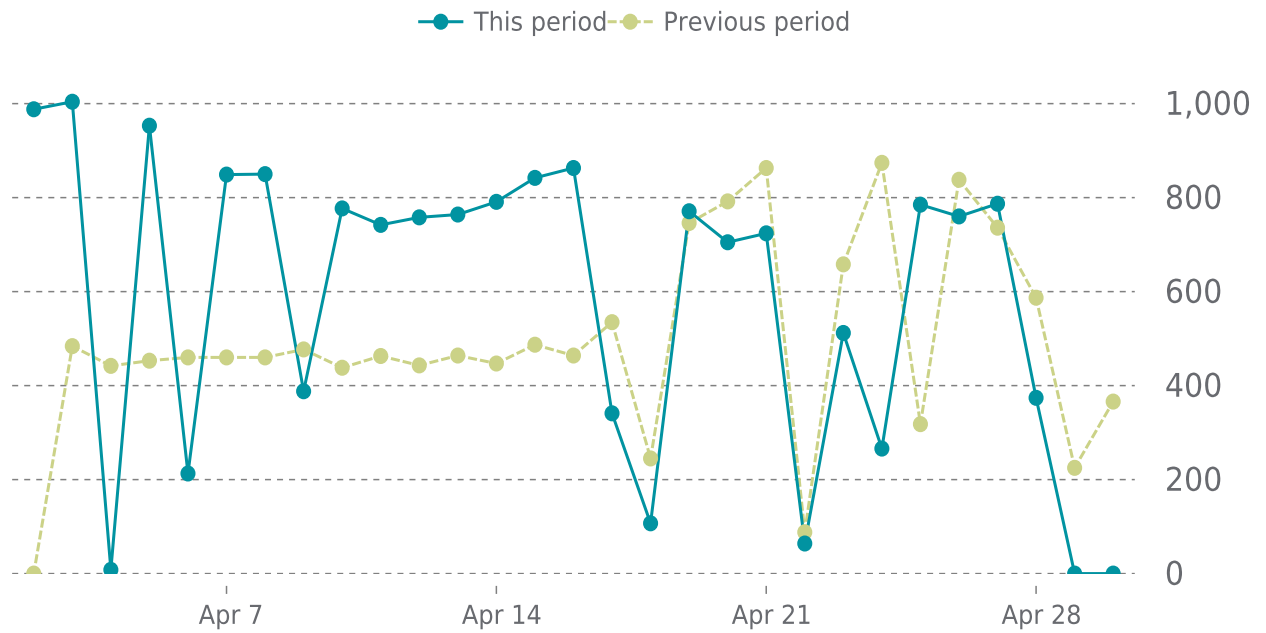

## OVERVIEW

last 24 hours  
**100%**

last 7 days  
**100%**

last 30 days  
**99%**

## UPTIME HISTORY

Event	Date	Reason	Duration
UP	04/12/2026	HTTP 200 - OK	18d 17h
DOWN	04/12/2026	timeout was reached: 30.028253449s	27m 41s
UP	04/01/2026	HTTP 200 - OK	10d 9h
DOWN	04/01/2026	timeout was reached: 30.000308751s	4m 54s

# ✓ ANALYTICS

Traffic up by: **18.7%**  
04/01/2026 to 04/30/2026

## SESSIONS