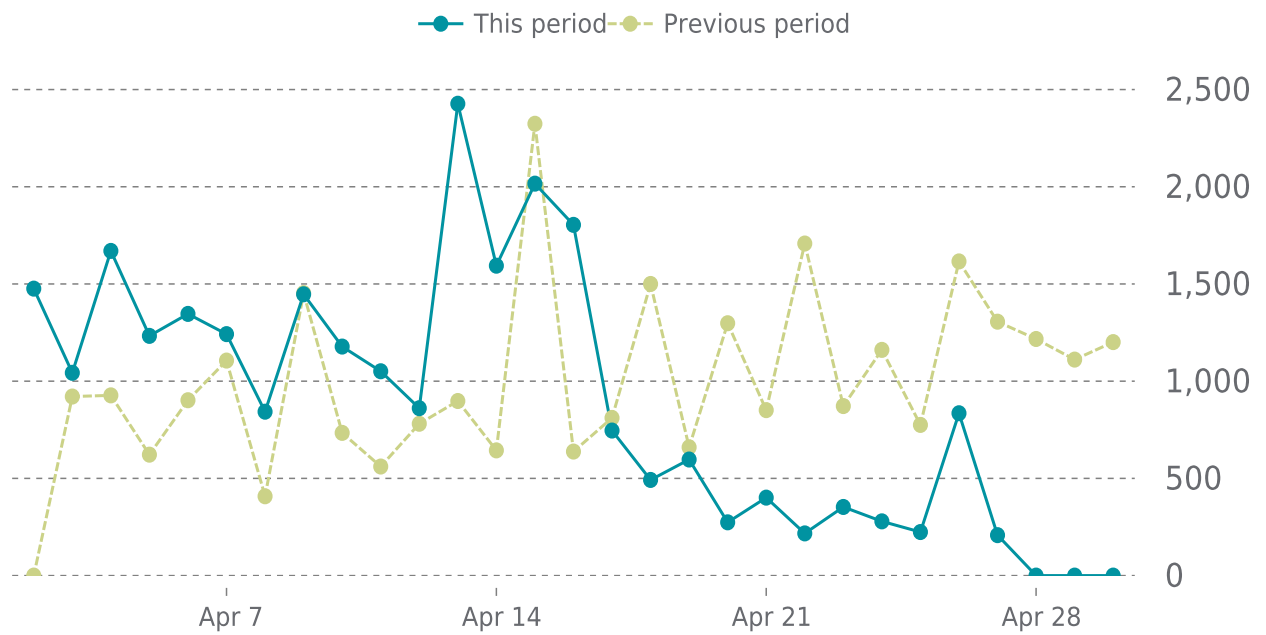

## OVERVIEW

last 24 hours

**100%**

last 7 days

**100%**

last 30 days

**99%**

## UPTIME HISTORY

Event	Date	Reason	Duration
UP	04/12/2026	HTTP 200 - OK	18d 16h
DOWN	04/12/2026	timeout was reached: 30.001517612s	33m 28s

# ✓ ANALYTICS

Traffic down by: **10.9%**

04/01/2026 to 04/30/2026

## SESSIONS