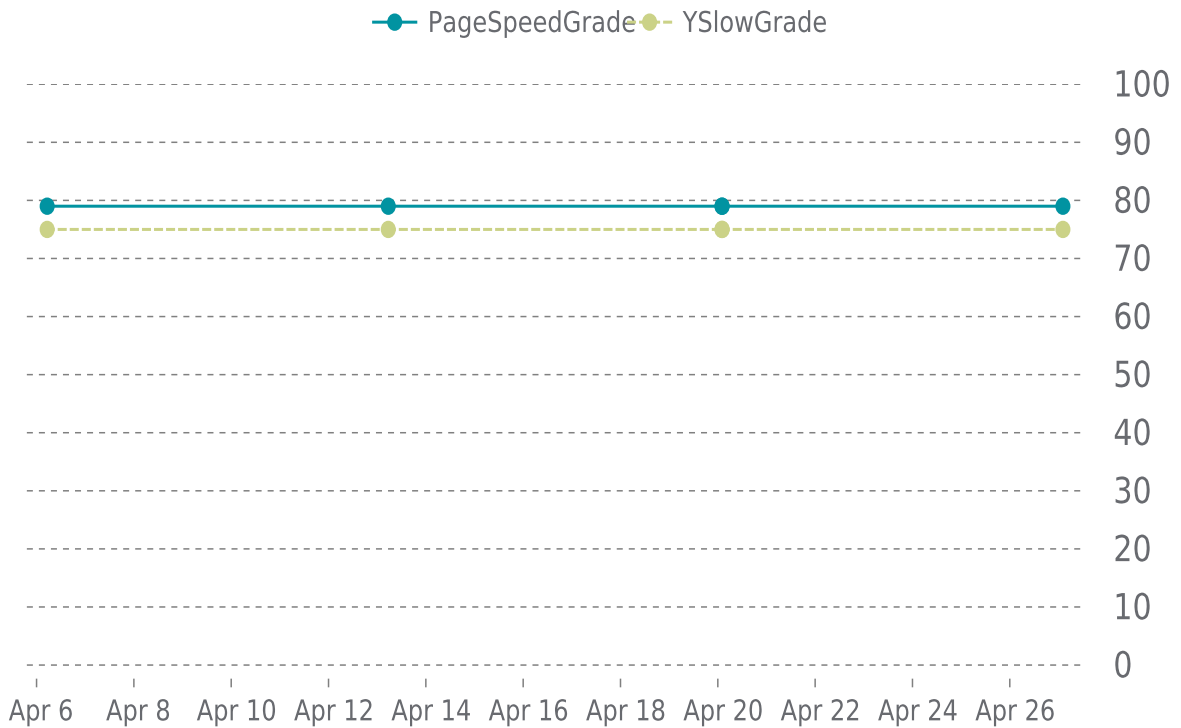

# ✓ PERFORMANCE

Total performance checks: **6**

04/01/2026 to 04/30/2026

## MOST RECENT SCAN

04/27/2026

PageSpeed Grade

**C (79%)**

Previous check: 79%

YSlow Grade

**C (73%)**

Previous check: 75%

## PERFORMANCE OVERVIEW

## PERFORMANCE HISTORY

Date	Load time	PageSpeed	YSlow
04/27/2026 02:12	3.17 s	C (79%)	C (73%)
04/27/2026 02:12	2.31 s	C (79%)	C (75%)
04/20/2026 02:09	2.18 s	C (79%)	C (75%)
04/20/2026 02:01	3.55 s	C (79%)	C (75%)
04/13/2026 05:28	2.80 s	C (79%)	C (75%)
04/06/2026 05:14	2.86 s	C (79%)	C (75%)