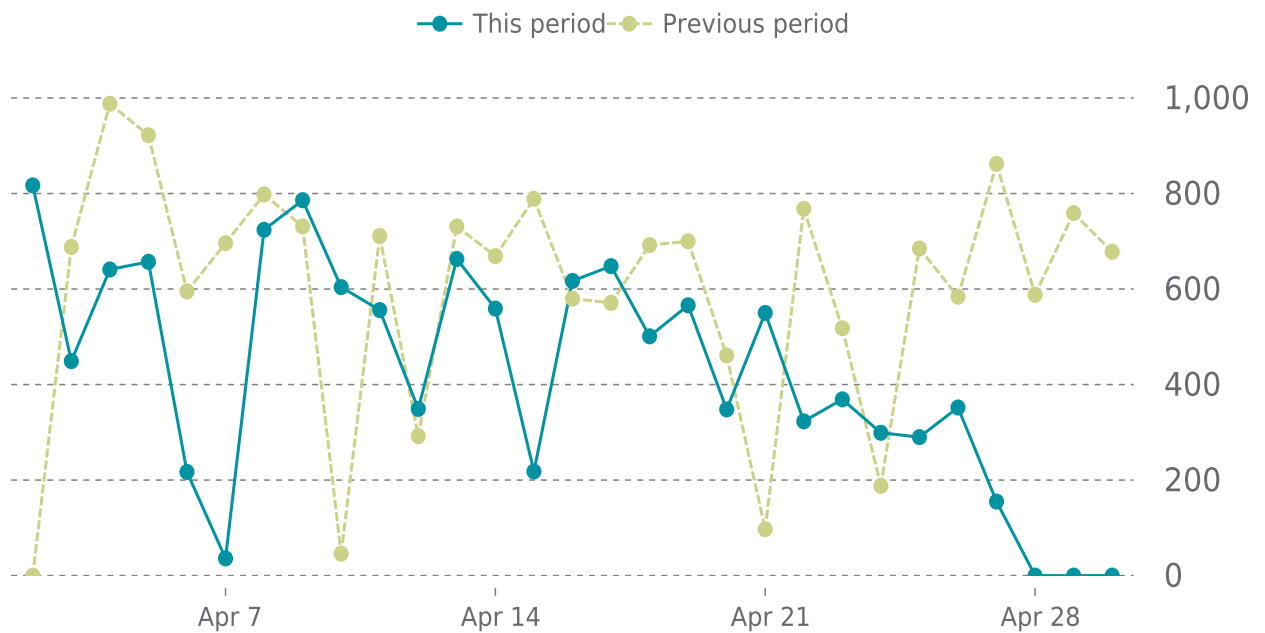

99%

UPTIME HISTORY

Event	Date	Reason	Duration
UP	04/12/2026	HTTP 200 - OK	18d 17h
DOWN	04/12/2026	timeout was reached: 30.000372879s	27m 45s
UP	04/01/2026	HTTP 200 - OK	10d 9h
DOWN	04/01/2026	522	5m 27s

✓ ANALYTICS

Traffic down by: **29.3%**

04/01/2026 to 04/30/2026

SESSIONS

SECURITY

Total security checks: **3**

04/01/2026 to 04/30/2026

MOST RECENT SCAN