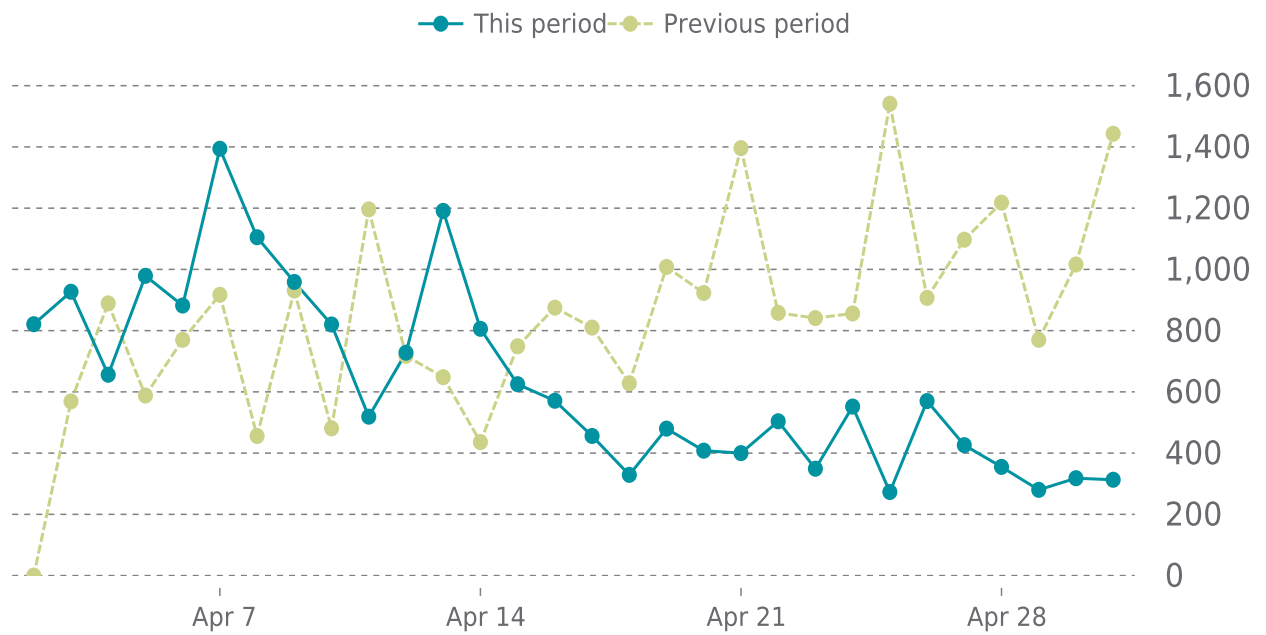

## OVERVIEW

last 24 hours

**100%**

last 7 days

**100%**

last 30 days

**99%**

## UPTIME HISTORY

Event	Date	Reason	Duration
UP	04/12/2026	HTTP 200 - OK	18d 17h
DOWN	04/12/2026	timeout was reached: 30.000245394s	27m 39s
UP	04/02/2026	HTTP 200 - OK	10d
DOWN	04/02/2026	timeout was reached: 15.371996977s	6m 44s
UP	04/01/2026	HTTP 200 - OK	8h 40m
DOWN	04/01/2026	timeout was reached: 15.281747903s	5m 25s

# ✓ ANALYTICS

Traffic down by: **25.6%**

04/01/2026 to 04/30/2026

## SESSIONS