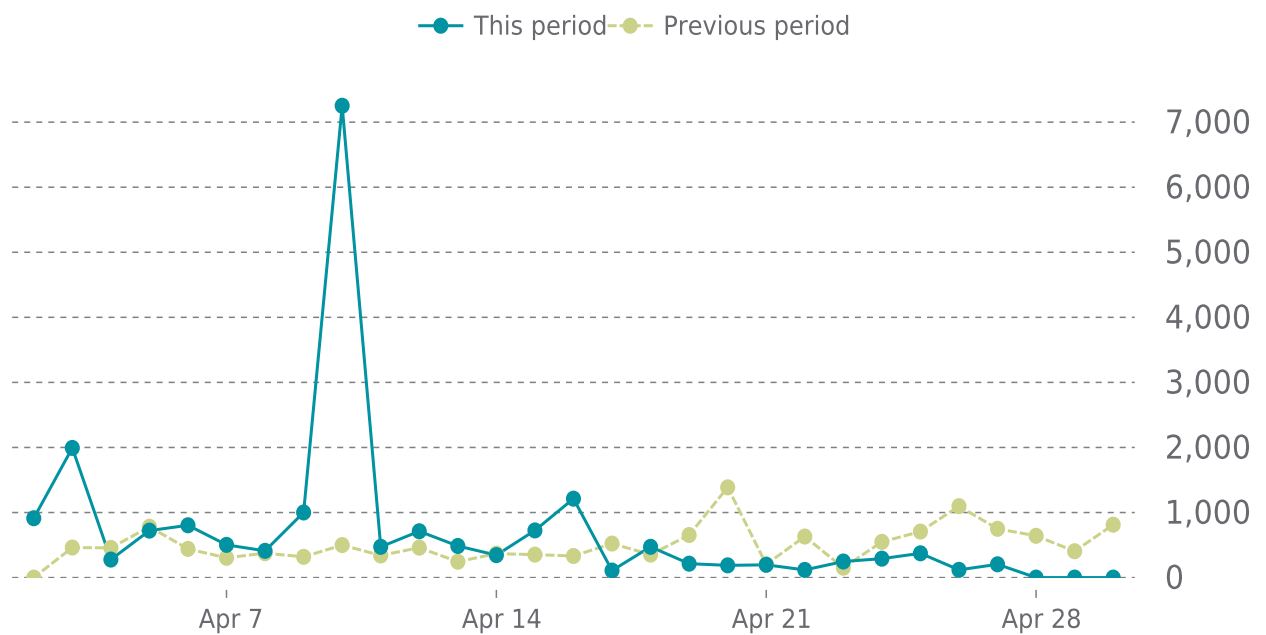

UPDATES HISTORY (2/2)

Theme name	Theme version	Date
Twenty Twenty-One	2.6 → 2.7	04/14/2026
Twenty Twenty-Five	1.3 → 1.4	04/14/2026
Divi	4.27.5 → 4.27.6	04/14/2026

✓ ANALYTICS

Traffic up by: **39.4%**

04/01/2026 to 04/30/2026

SESSIONS

SECURITY

Total security checks: **4**

04/01/2026 to 04/30/2026

MOST RECENT SCAN

04/27/2026

Vulnerabilities: **Clean**

Malware: **Clean**