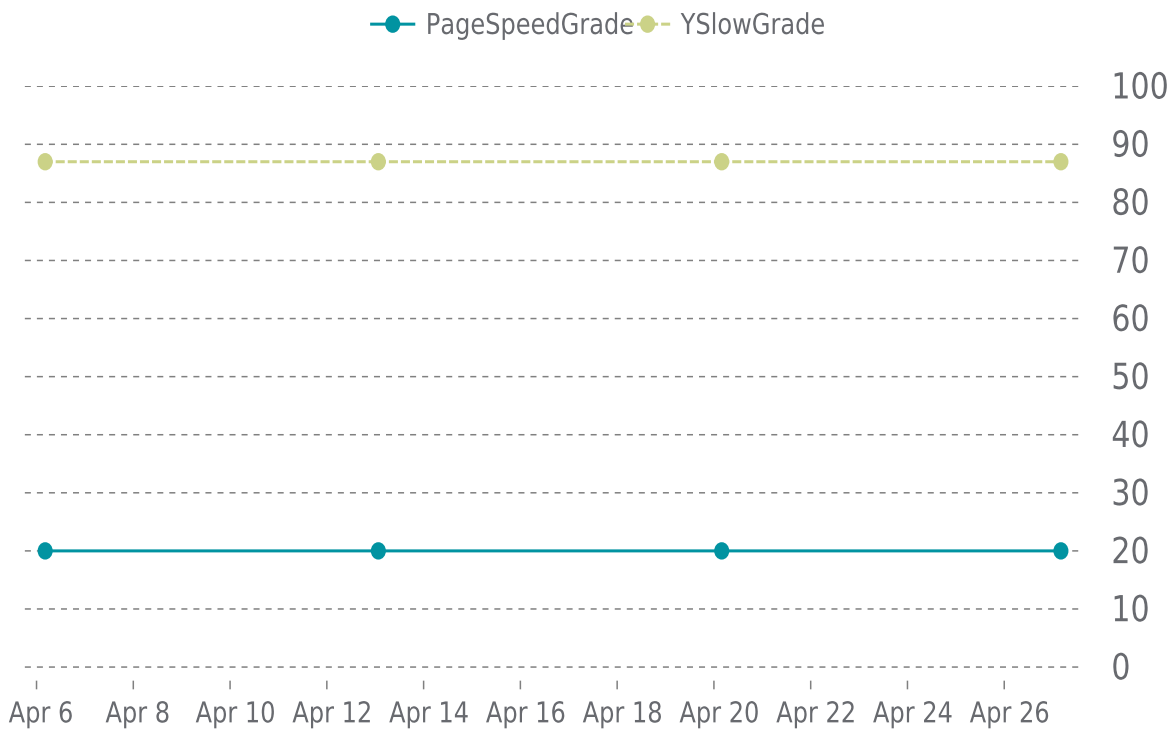

✓ PERFORMANCE

Total performance checks: **4**

04/01/2026 to 04/30/2026

MOST RECENT SCAN

04/27/2026

PageSpeed Grade

F (20%)

Previous check: 20%

YSlow Grade

B (87%)

Previous check: 87%

PERFORMANCE OVERVIEW

PERFORMANCE HISTORY

Date	Load time	PageSpeed	YSlow
04/27/2026 04:07	1.92 s	F (20%)	B (87%)
04/20/2026 03:52	1.67 s	F (20%)	B (87%)
04/13/2026 01:33	4.40 s	F (20%)	B (87%)
04/06/2026 04:17	2.13 s	F (20%)	B (87%)