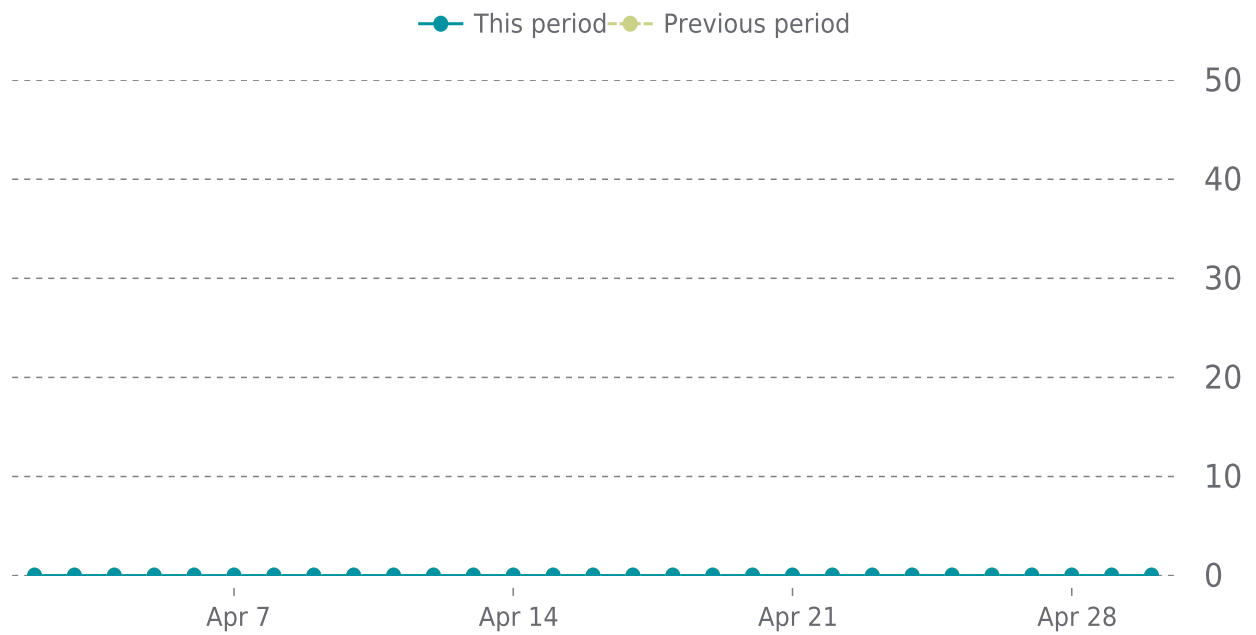

UPDATES HISTORY

Plugin name	Plugin version	Date
ManageWP - Worker	4.9.30 → 4.9.32	04/02/2026

Theme name	Theme version	Date
Twenty Twenty-Five	1.3 → 1.4	04/14/2026

UPTIME

Up for: **1h 41m**
Overall Uptime: **71.258%**

OVERVIEW

last 24 hours

98%

last 7 days

99%

last 30 days

99%

UPTIME HISTORY

Event	Date	Reason	Duration
UP	04/30/2026	HTTP 200 - OK	1h 41m
DOWN	04/30/2026	timeout was reached: 30.000204996s	40m 58s

✓ ANALYTICS

Traffic up by: **0%**
04/01/2026 to 04/30/2026

SESSIONS

BREAD

Our team is dedicated to providing you with comprehensive, constant web hosting support. If you have any questions or concerns about the information in this report, please reach out to BREAD; we exist to help you win!