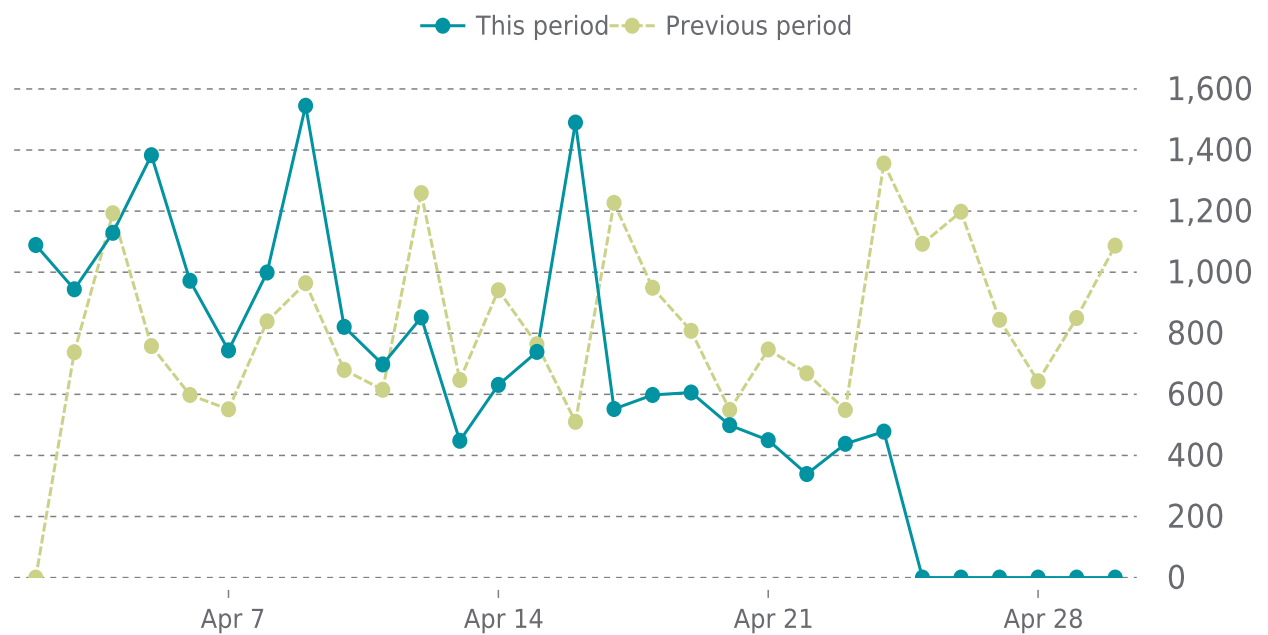

## OVERVIEW

last 24 hours

**100%**

last 7 days

**100%**

last 30 days

**99%**

## UPTIME HISTORY

| Event | Date       | Reason                                | Duration |
|-------|------------|---------------------------------------|----------|
| UP    | 04/12/2026 | HTTP 200 - OK                         | 18d 17h  |
| DOWN  | 04/12/2026 | timeout was reached:<br>30.000196872s | 27m 39s  |
| UP    | 04/02/2026 | HTTP 200 - OK                         | 10d      |
| DOWN  | 04/02/2026 | timeout was reached:<br>15.449508768s | 6m 45s   |
| UP    | 04/01/2026 | HTTP 200 - OK                         | 8h 40m   |
| DOWN  | 04/01/2026 | timeout was reached:<br>15.450452176s | 5m 27s   |

# ✓ ANALYTICS

Traffic down by: **21.9%**

04/01/2026 to 04/30/2026

## SESSIONS