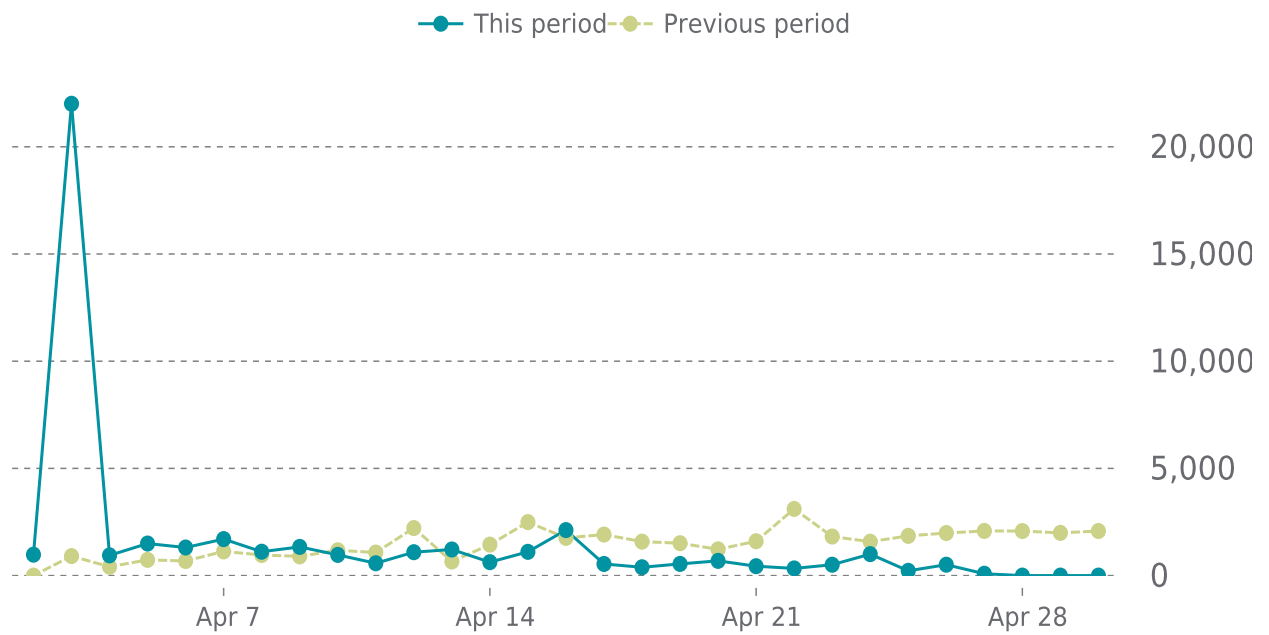

UPDATES HISTORY (2/2)

Plugin name	Plugin version		Date
PublishPress Capabilities	2.40.0	→ 2.42.0	04/07/2026
Yoast SEO	27.2	→ 27.3	04/07/2026

Theme name	Theme version		Date
Twenty Twenty-One	2.6	→ 2.7	04/14/2026
Twenty Twenty-Five	1.3	→ 1.4	04/14/2026
Divi	4.27.5	→ 4.27.6	04/14/2026

✓ ANALYTICS

Traffic up by: **2.1%**
04/01/2026 to 04/30/2026

SESSIONS

SECURITY

Total security checks: **4**

04/01/2026 to 04/30/2026

MOST RECENT SCAN

04/27/2026