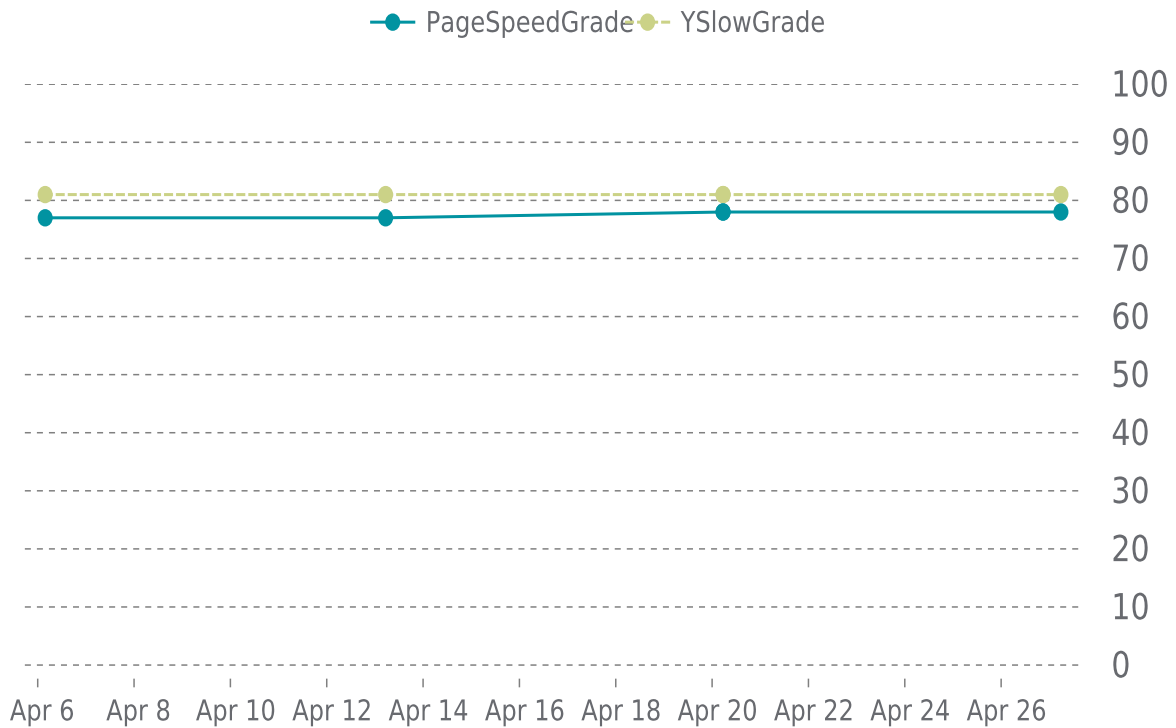

✓ PERFORMANCE

Total performance checks: **5**

04/01/2026 to 04/30/2026

MOST RECENT SCAN

04/27/2026

PageSpeed Grade

C (78%)

Previous check: 78%

YSlow Grade

B (81%)

Previous check: 81%

PERFORMANCE OVERVIEW

PERFORMANCE HISTORY

Date	Load time	PageSpeed	YSlow
04/27/2026 05:47	1.69 s	C (78%)	B (81%)
04/20/2026 05:28	1.70 s	C (78%)	B (81%)
04/20/2026 05:27	1.79 s	C (78%)	B (81%)
04/13/2026 05:20	1.88 s	C (77%)	B (81%)
04/06/2026 03:43	2.43 s	C (77%)	B (81%)