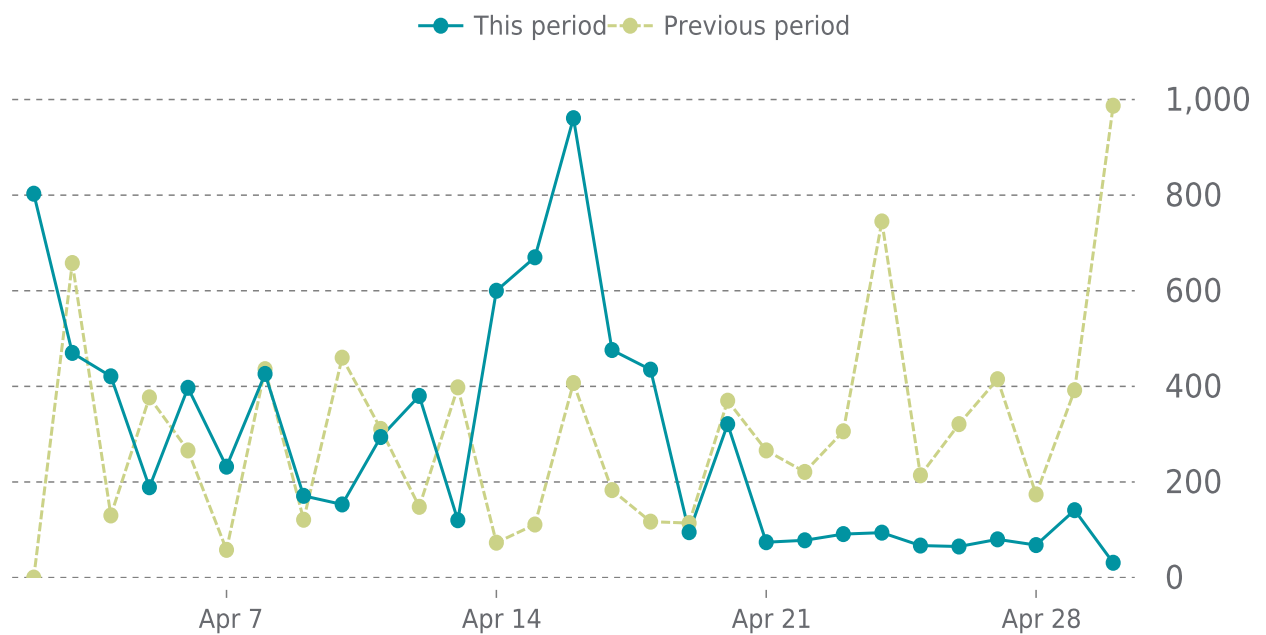

## UPDATES HISTORY (2/2)

Plugin name	Plugin version		Date
ManageWP - Worker	4.9.32	→ 4.9.33	04/13/2026
Yoast SEO	27.2	→ 27.3	04/09/2026
WP Activity Log	5.6.1	→ 5.6.2	04/09/2026

Theme name	Theme version		Date
Twenty Twenty-One	2.6	→ 2.7	04/14/2026
Twenty Twenty-Five	1.3	→ 1.4	04/14/2026
Divi	4.27.5	→ 4.27.6	04/14/2026

# ✓ ANALYTICS

Traffic down by: **4.3%**

04/01/2026 to 04/30/2026

## SESSIONS