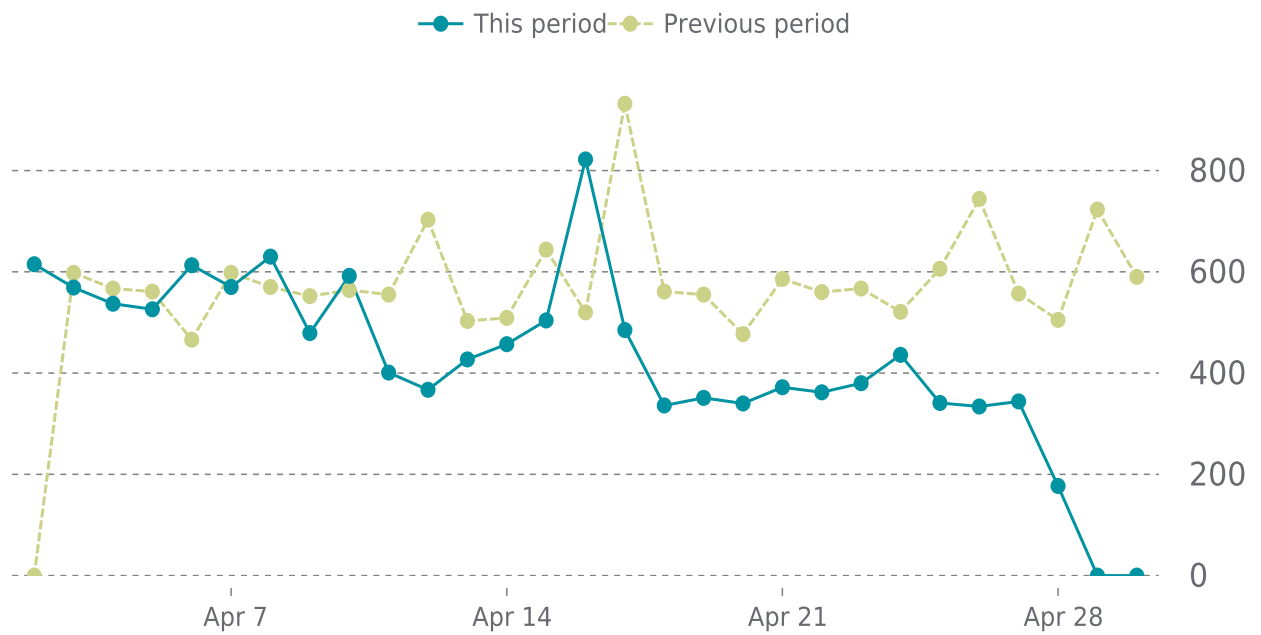

UPDATES HISTORY

Theme name	Theme version	Date
Twenty Twenty-Five	1.3 → 1.4	04/14/2026

UPTIME

Up for: **17d**
Overall Uptime: **99.910%**

OVERVIEW

last 24 hours

100%

last 7 days

100%

last 30 days

99%

UPTIME HISTORY

Event	Date	Reason	Duration
UP	04/13/2026	HTTP 200 - OK	17d
DOWN	04/13/2026	502 Bad Gateway	5m 37s
UP	04/12/2026	HTTP 200 - OK	1d
DOWN	04/12/2026	502 Bad Gateway	7m 8s
UP	04/11/2026	HTTP 200 - OK	1d 19h
DOWN	04/11/2026	timeout was reached: 30.000173273s	12m 59s

✓ ANALYTICS

Traffic down by: **24.6%**

04/01/2026 to 04/30/2026

SESSIONS

SECURITY

Total security checks: **4**

04/01/2026 to 04/30/2026

MOST RECENT SCAN