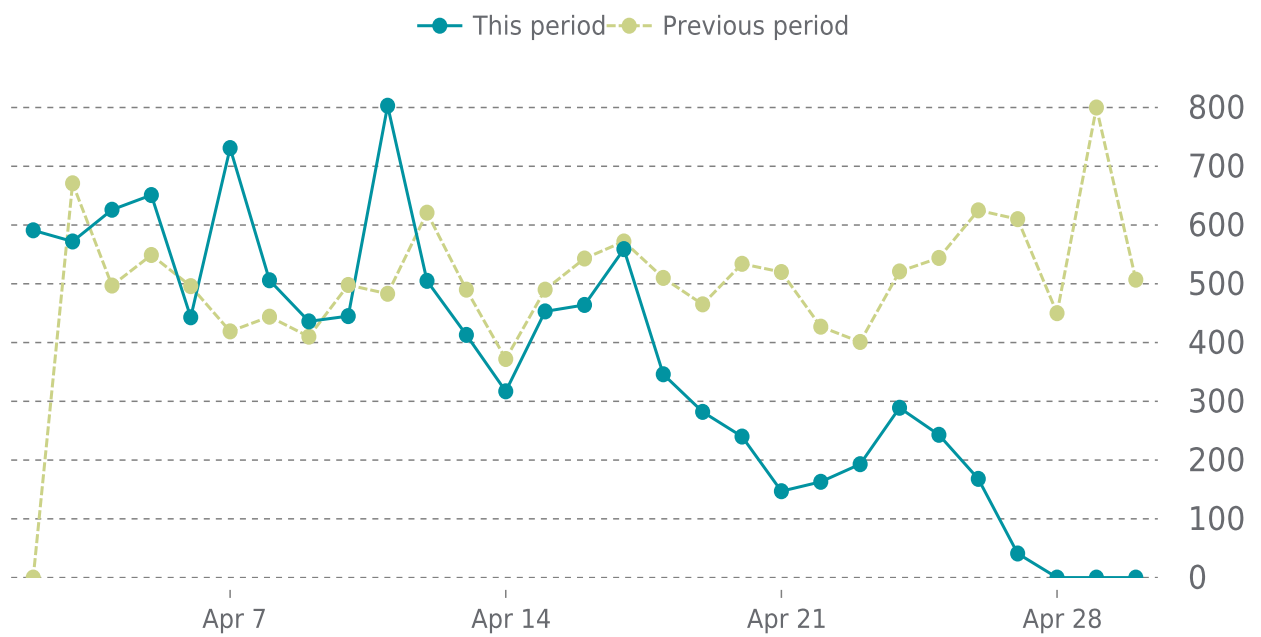

UPDATES HISTORY (2/2)

Theme name	Theme version	Date
Twenty Twenty-Two	2.0 → 2.1	04/14/2026
Twenty Twenty-One	2.6 → 2.7	04/14/2026
Twenty Twenty-Five	1.3 → 1.4	04/14/2026
Divi	4.27.5 → 4.27.6	04/14/2026

99%

UPTIME HISTORY

Event	Date	Reason	Duration
UP	04/11/2026	HTTP 200 - OK	19d 5h
DOWN	04/11/2026	timeout was reached: 30.000349995s	15m 6s

✓ ANALYTICS

Traffic down by: **26.6%**

04/01/2026 to 04/30/2026

SESSIONS

SECURITY

Total security checks: **4**

04/01/2026 to 04/30/2026

MOST RECENT SCAN

04/27/2026

Vulnerabilities: **Clean**

Malware: **Clean**

Web Trust: **Clean**