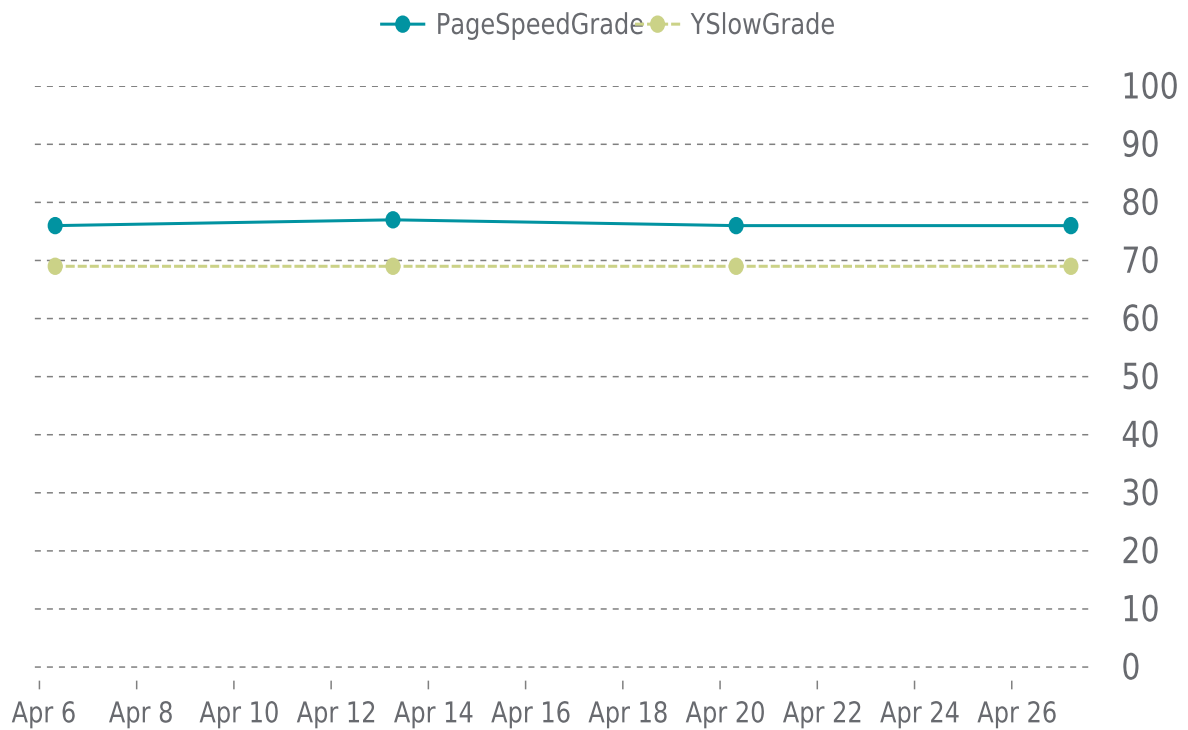

✓ PERFORMANCE

Total performance checks: **4**

04/01/2026 to 04/30/2026

MOST RECENT SCAN

04/27/2026

PageSpeed Grade

C (76%)

Previous check: 76%

YSlow Grade

D (69%)

Previous check: 69%

PERFORMANCE OVERVIEW

PERFORMANCE HISTORY

Date	Load time	PageSpeed	YSlow
04/27/2026 05:12	2.21 s	C (76%)	D (69%)
04/20/2026 07:56	2.35 s	C (76%)	D (69%)
04/13/2026 06:32	2.03 s	C (77%)	D (69%)
04/06/2026 07:46	2.86 s	C (76%)	D (69%)