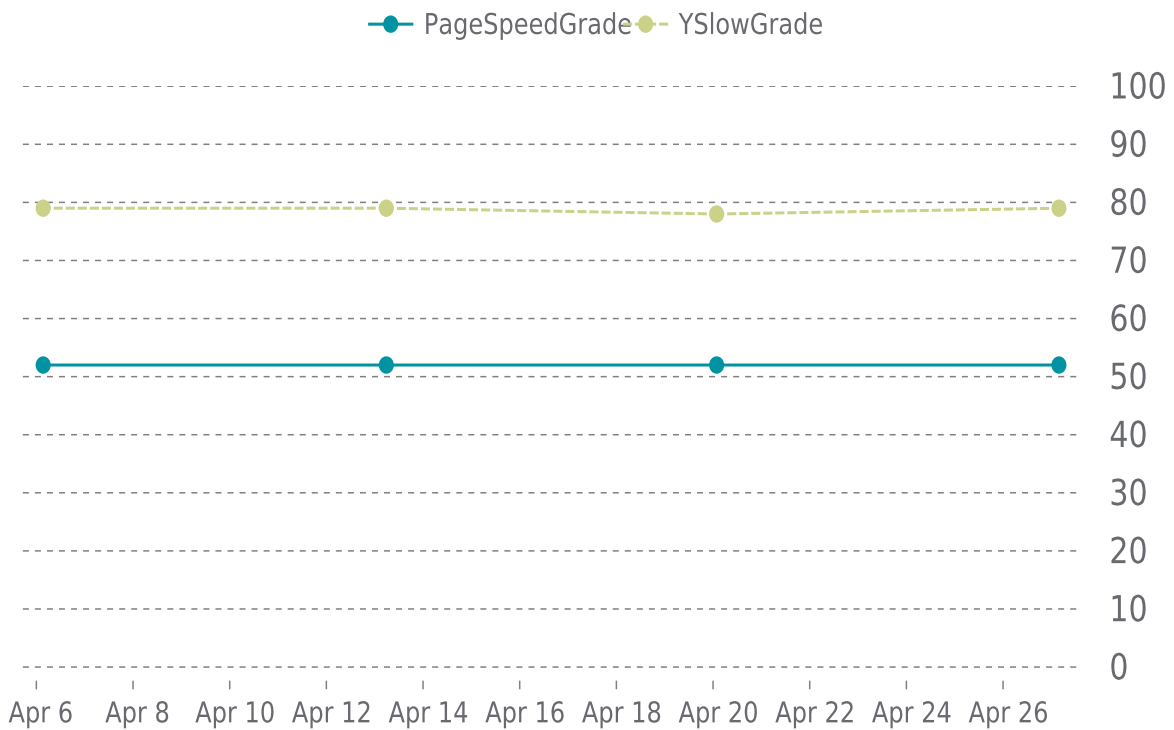

# ✓ PERFORMANCE

Total performance checks: **4**

04/01/2026 to 04/30/2026

## MOST RECENT SCAN

04/27/2026

PageSpeed Grade

**E (52%)**

Previous check: 52%

YSlow Grade

**C (79%)**

Previous check: 78%

## PERFORMANCE OVERVIEW

## PERFORMANCE HISTORY

Date	Load time	PageSpeed	YSlow
04/27/2026 03:44	1.74 s	E (52%)	C (79%)
04/20/2026 01:47	2.38 s	E (52%)	C (78%)
04/13/2026 05:46	1.81 s	E (52%)	C (79%)
04/06/2026 03:23	2.95 s	E (52%)	C (79%)