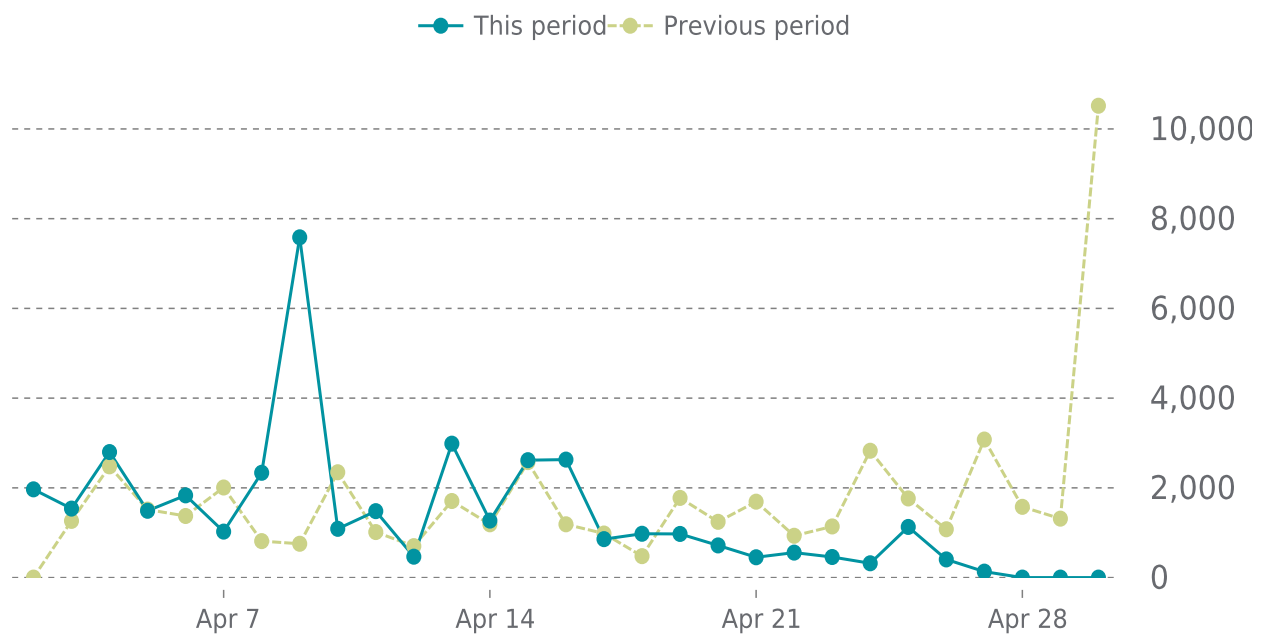

## OVERVIEW

last 24 hours  
**100%**

last 7 days  
**100%**

last 30 days  
**99%**

## UPTIME HISTORY

Event	Date	Reason	Duration
UP	04/12/2026	HTTP 200 - OK	18d 17h
DOWN	04/12/2026	timeout was reached: 30.000181813s	27m 40s
UP	04/02/2026	HTTP 200 - OK	10d
DOWN	04/02/2026	timeout was reached: 15.316190519s	6m 46s
UP	04/01/2026	HTTP 200 - OK	8h 39m
DOWN	04/01/2026	timeout was reached: 15.483906358s	5m 36s

# ✓ ANALYTICS

Traffic down by: **21.9%**

04/01/2026 to 04/30/2026

## SESSIONS