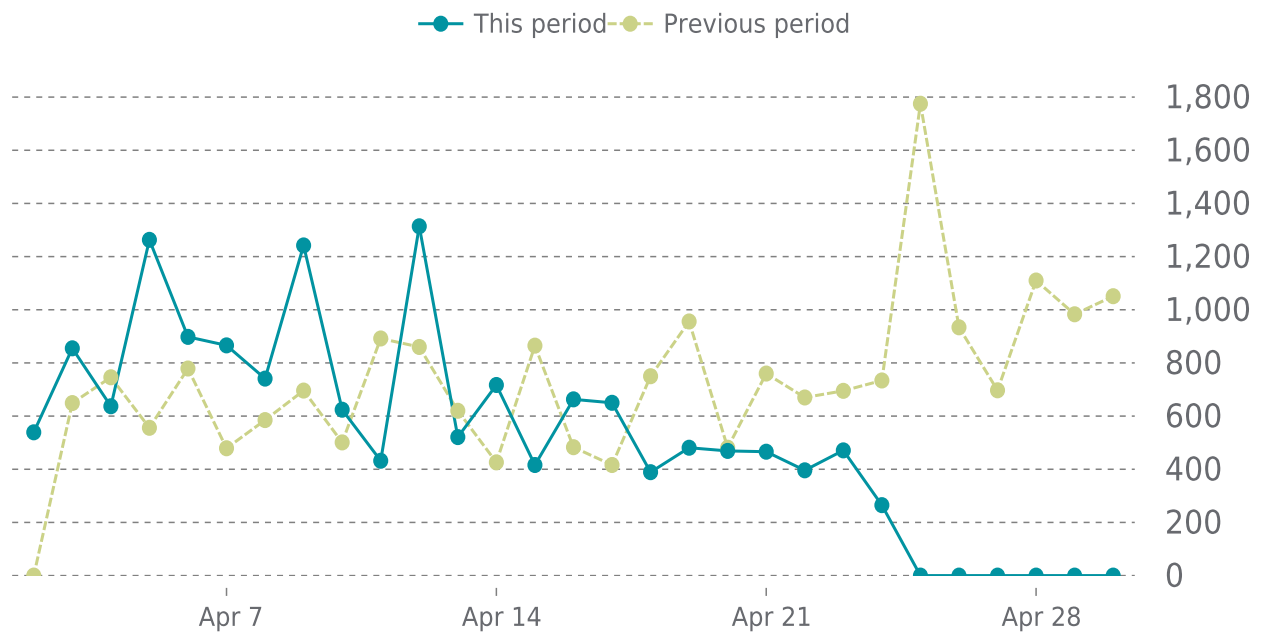

## OVERVIEW

last 24 hours

**100%**

last 7 days

**100%**

last 30 days

**99%**

## UPTIME HISTORY

Event	Date	Reason	Duration
UP	04/11/2026	HTTP 200 - OK	19d 19h
DOWN	04/11/2026	timeout was reached: 30.009423365s	13m 7s
UP	04/02/2026	HTTP 200 - OK	8d 20h
DOWN	04/02/2026	timeout was reached: 15.488644381s	6m 45s

# ✓ ANALYTICS

Traffic down by: **27.6%**

04/01/2026 to 04/30/2026

## SESSIONS