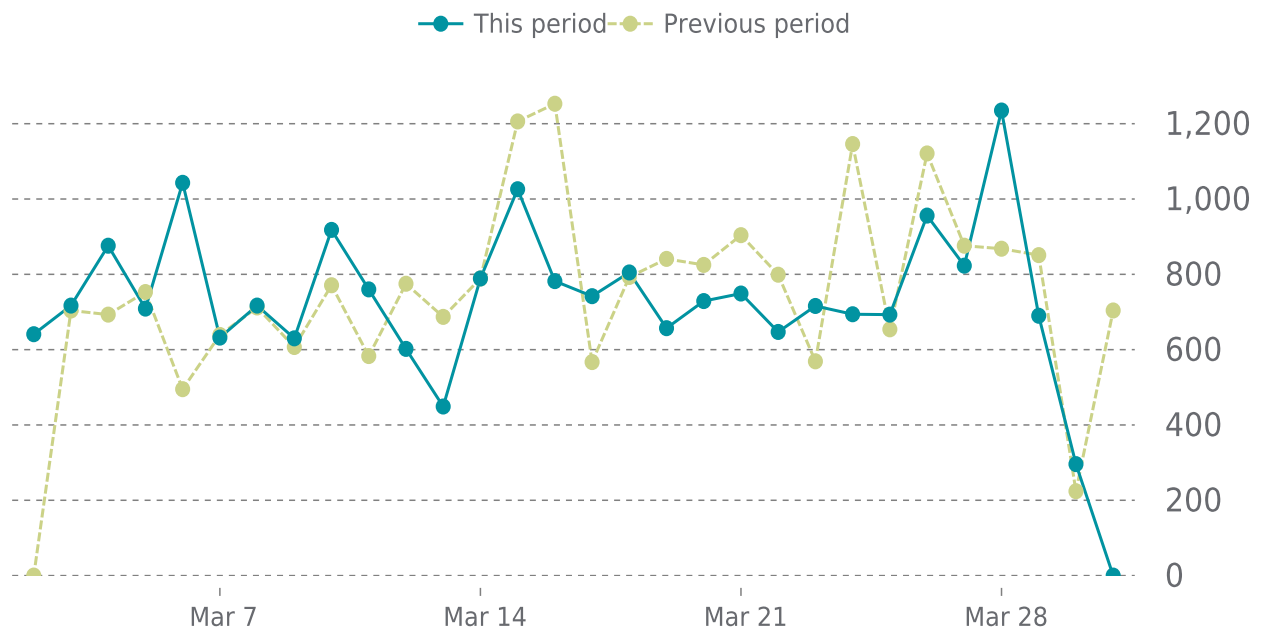

## OVERVIEW

last 24 hours  
**99%**

last 7 days  
**99%**

last 30 days  
**99%**

## UPTIME HISTORY

Event	Date	Reason	Duration
UP	03/31/2026	HTTP 200 - OK	11h 40m
DOWN	03/31/2026	503 Service Unavailable	17m 3s
UP	03/27/2026	HTTP 200 - OK	4d 10h
DOWN	03/27/2026	522	15m 16s

# ✓ ANALYTICS

Traffic down by: **3.1%**

03/01/2026 to 03/31/2026

## SESSIONS