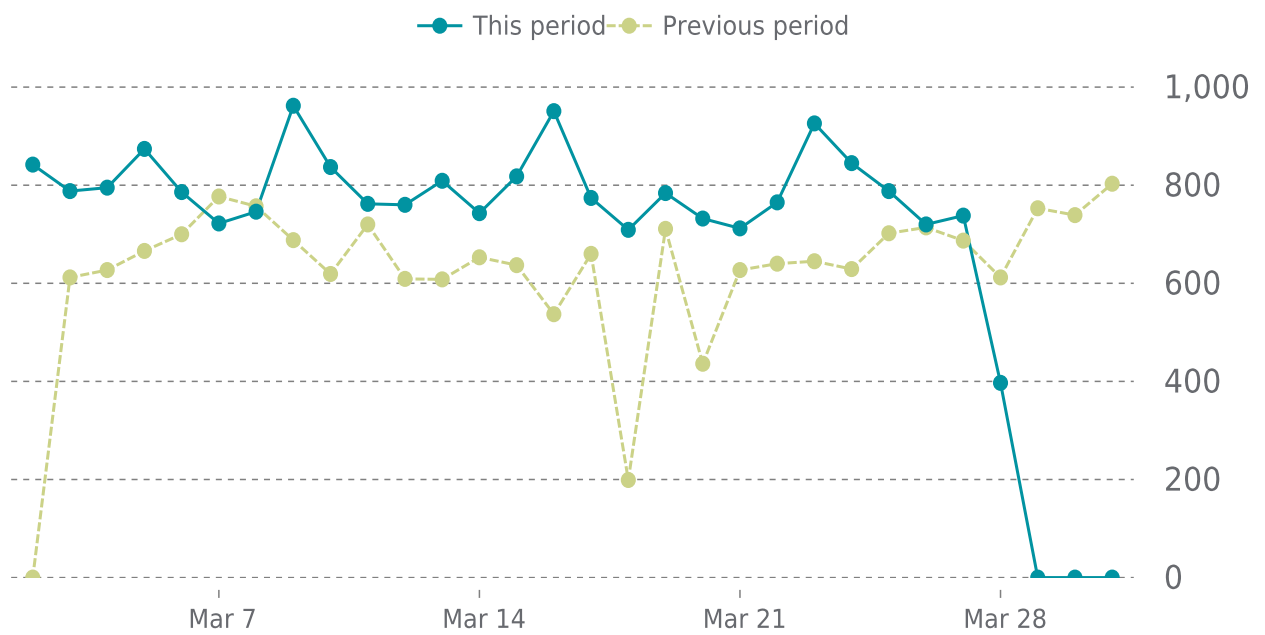

Event	Date	Reason	Duration
UP	03/28/2026	HTTP 200 - OK	3d 2h
DOWN	03/28/2026	timeout was reached: 30.00070617s	5m 10s
UP	03/27/2026	HTTP 200 - OK	1d 9h
DOWN	03/27/2026	timeout was reached: 30.000333034s	6m 39s
UP	03/27/2026	HTTP 200 - OK	10h 25m
DOWN	03/27/2026	timeout was reached: 30.022222333s	5m 6s
UP	03/21/2026	HTTP 200 - OK	5d 9h
DOWN	03/21/2026	timeout was reached: 30.016897665s	6m 0s
UP	03/19/2026	HTTP 200 - OK	2d 6h
DOWN	03/19/2026	timeout was reached: 30.004199874s	6m 29s

UPTIME HISTORY (2/2)

Event	Date	Reason	Duration
UP	03/08/2026	HTTP 200 - OK	11d 5h
DOWN	03/08/2026	timeout was reached: 30.000341813s	6m 13s
UP	03/03/2026	HTTP 200 - OK	4d 18h
DOWN	03/03/2026	timeout was reached: 30.00020811s	5m 46s
UP	03/02/2026	HTTP 200 - OK	1d 2h
DOWN	03/02/2026	timeout was reached: 30.000181842s	5m 3s

✓ ANALYTICS

Traffic up by: **12.4%**

03/01/2026 to 03/31/2026

SESSIONS

SECURITY

Total security checks: **3**

03/01/2026 to 03/31/2026

MOST RECENT SCAN