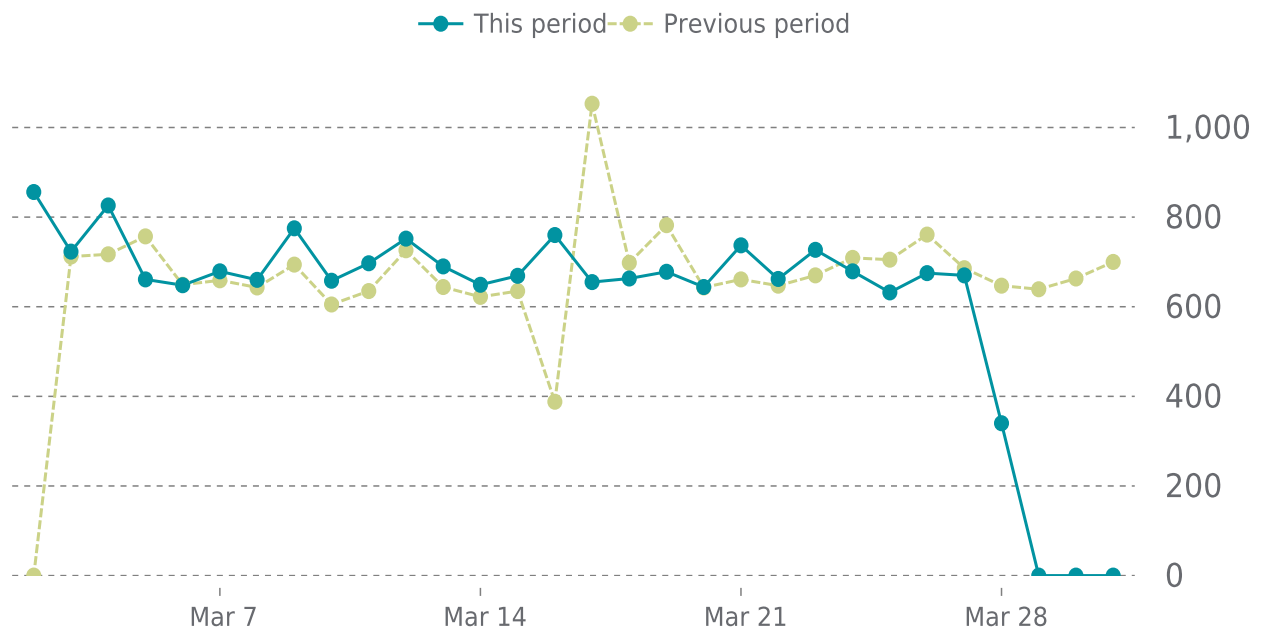

WordPress	WordPress version	Date
-	6.9.1 → 6.9.4	03/28/2026

UPTIME

Up for: **4d 11h**
Overall Uptime: **99.911%**

OVERVIEW

last 24 hours
100%

last 7 days
99%

last 30 days
99%

UPTIME HISTORY

Event	Date	Reason	Duration
UP	03/27/2026	HTTP 200 - OK	4d 11h
DOWN	03/27/2026	timeout was reached: 30.000320966s	6m 44s
UP	03/27/2026	HTTP 200 - OK	10h 25m
DOWN	03/27/2026	timeout was reached: 30.00065153s	5m 3s
UP	03/21/2026	HTTP 200 - OK	5d 9h
DOWN	03/21/2026	timeout was reached: 30.000323733s	6m 12s
UP	03/19/2026	HTTP 200 - OK	2d 6h
DOWN	03/19/2026	timeout was reached: 30.000304353s	6m 21s
UP	03/08/2026	HTTP 200 - OK	11d 5h
DOWN	03/08/2026	timeout was reached: 30.025010722s	6m 10s

✓ ANALYTICS

Traffic down by: **6.5%**

03/01/2026 to 03/31/2026

SESSIONS

SECURITY

Total security checks: **3**

03/01/2026 to 03/31/2026

MOST RECENT SCAN