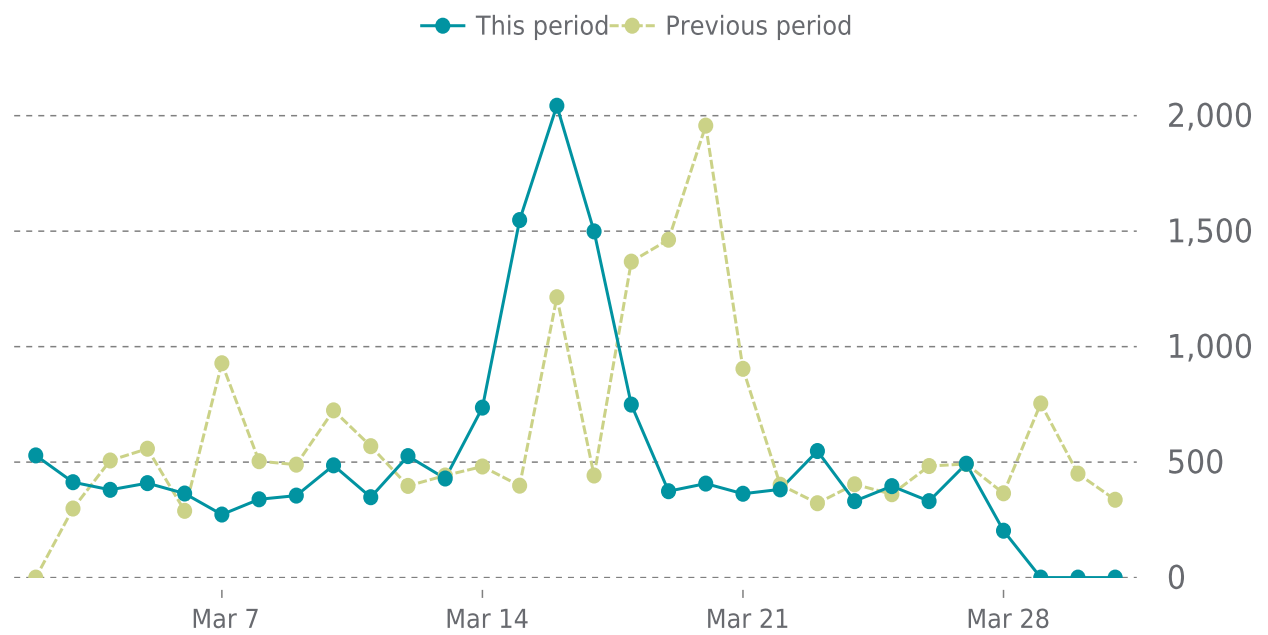

UPDATES

Total updates performed: **2**

03/01/2026 to 03/31/2026

OVERVIEW

Plugin updates

1

WordPress updates

1

UPDATES HISTORY

Plugin name	Plugin version	Date
ManageWP - Worker	4.9.30 → 4.9.31	03/12/2026

WordPress	WordPress version	Date
-	6.9.1 → 6.9.4	03/28/2026

✓ ANALYTICS

Traffic down by: **16.7%**

03/01/2026 to 03/31/2026

SESSIONS

SECURITY

Total security checks: **3**

03/01/2026 to 03/31/2026

MOST RECENT SCAN

03/28/2026

Vulnerabilities: **Clean**

Malware: **Clean**