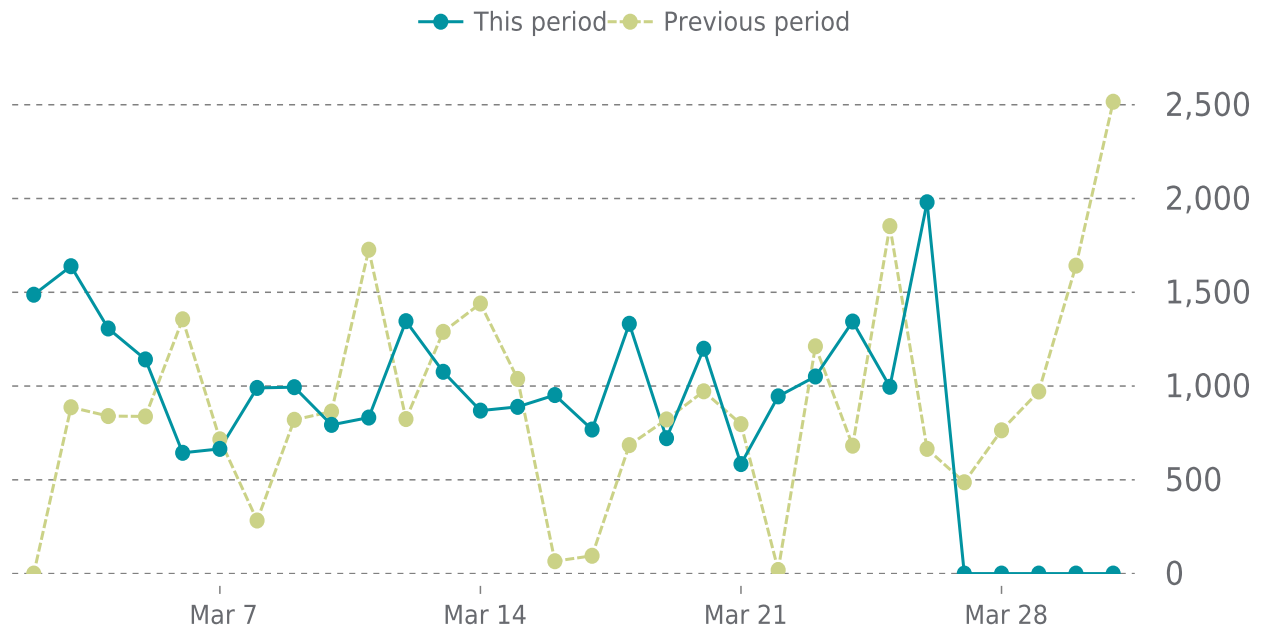

OVERVIEW

last 24 hours
100%

last 7 days
100%

last 30 days
99%

UPTIME HISTORY

Event	Date	Reason	Duration
UP	03/17/2026	HTTP 200 - OK	14d 2h
DOWN	03/17/2026	timeout was reached: 30.000391943s	5m 46s

✓ ANALYTICS

Traffic down by: **2.3%**

03/01/2026 to 03/31/2026

SESSIONS

SECURITY

Total security checks: **4**

03/01/2026 to 03/31/2026

MOST RECENT SCAN

03/26/2026