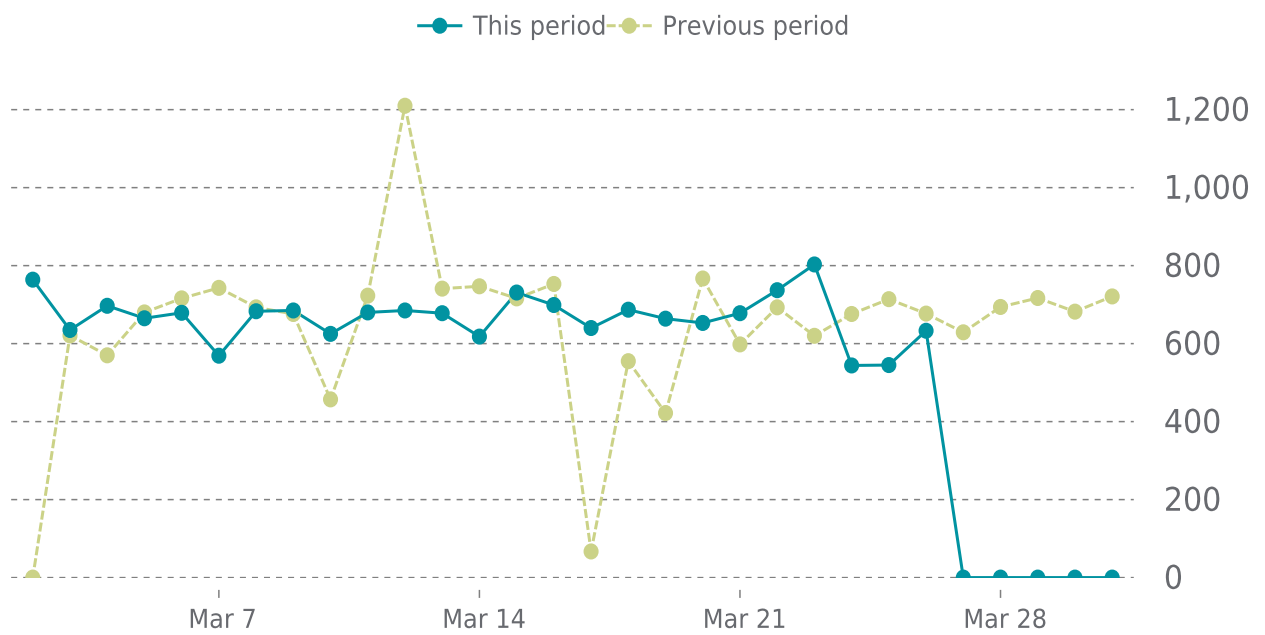

## OVERVIEW

last 24 hours

**100%**

last 7 days

**99%**

last 30 days

**99%**

## UPTIME HISTORY

Event	Date	Reason	Duration
UP	03/27/2026	HTTP 200 - OK	4d 11h
DOWN	03/27/2026	timeout was reached: 30.001045753s	6m 46s
UP	03/27/2026	HTTP 200 - OK	10h 25m
DOWN	03/27/2026	timeout was reached: 30.000962037s	5m 9s
UP	03/21/2026	HTTP 200 - OK	5d 9h
DOWN	03/21/2026	timeout was reached: 30.000429683s	6m 15s
UP	03/08/2026	HTTP 200 - OK	13d 12h
DOWN	03/08/2026	timeout was reached: 30.014905868s	6m 2s
UP	03/03/2026	HTTP 200 - OK	4d 18h
DOWN	03/03/2026	timeout was reached: 30.00020091s	5m 55s

# ✓ ANALYTICS

Traffic down by: **13.5%**

03/01/2026 to 03/31/2026

## SESSIONS