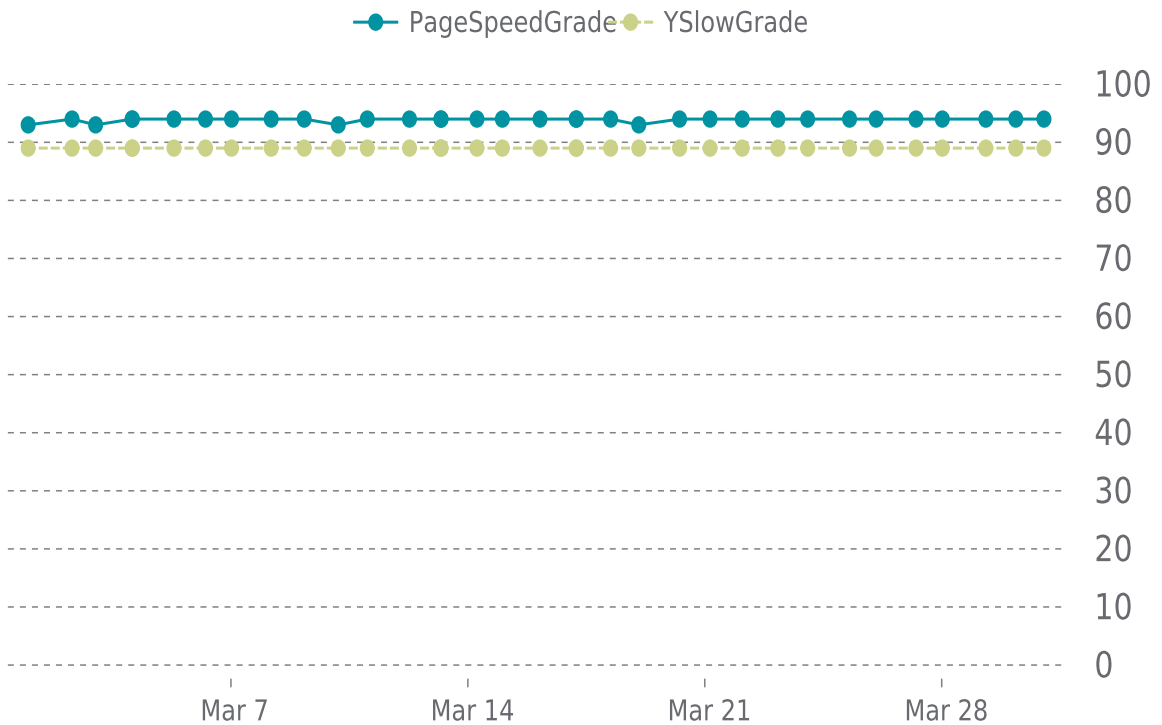

## MOST RECENT SCAN

03/31/2026

PageSpeed Grade

**A (94%)**

Previous check: 94%

YSlow Grade

**B (89%)**

Previous check: 89%

## PERFORMANCE OVERVIEW