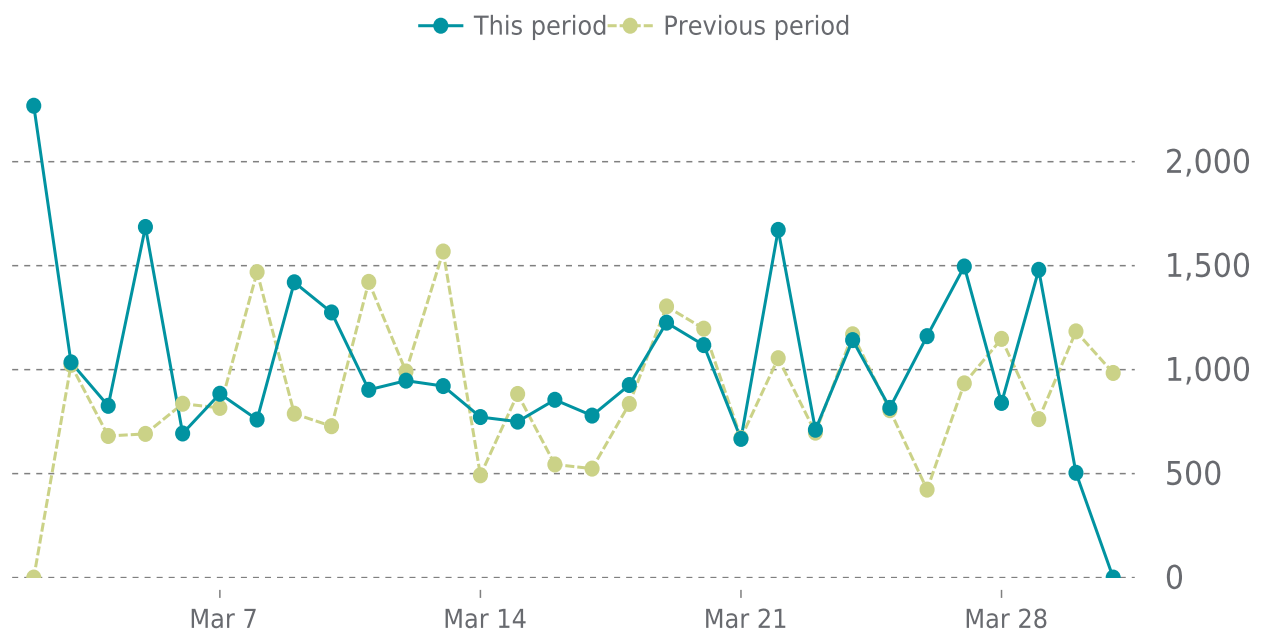

## OVERVIEW

last 24 hours  
**100%**

last 7 days  
**99%**

last 30 days  
**99%**

## UPTIME HISTORY

Event	Date	Reason	Duration
UP	03/26/2026	HTTP 200 - OK	5d 8h
DOWN	03/26/2026	timeout was reached: 30.001261764s	5m 11s
UP	03/17/2026	HTTP 200 - OK	8d 18h
DOWN	03/17/2026	timeout was reached: 30.000238844s	5m 45s

# ✓ ANALYTICS

Traffic up by: **14.7%**  
03/01/2026 to 03/31/2026

## SESSIONS