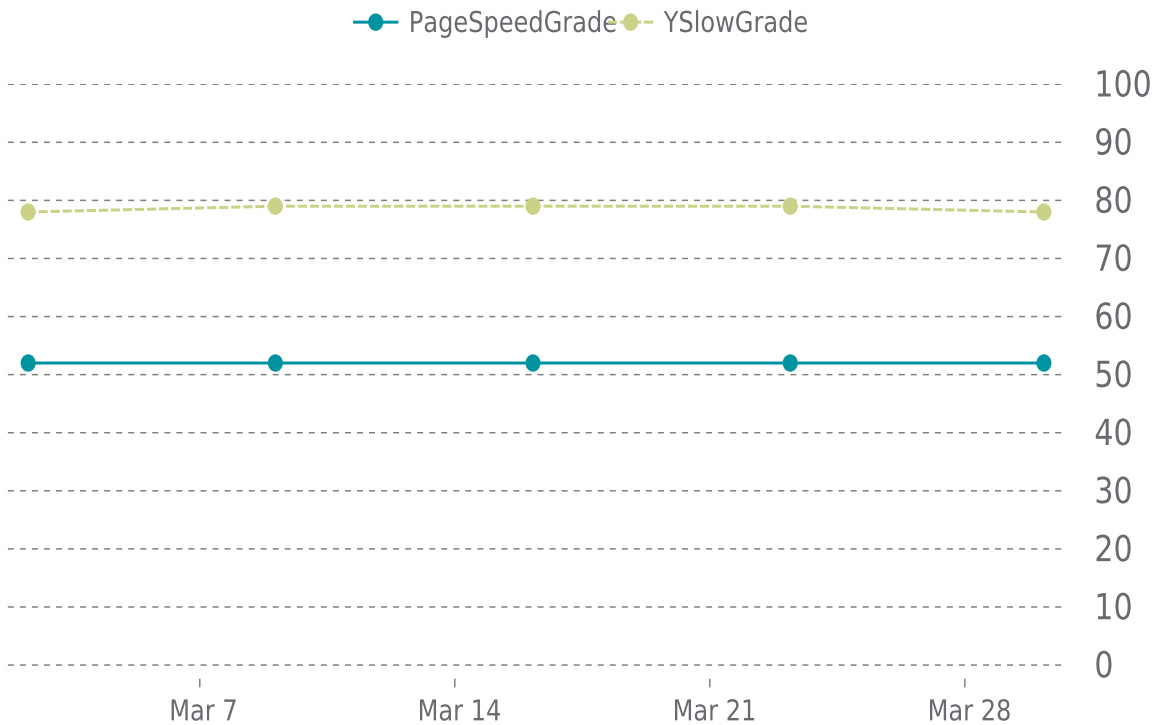

03/01/2026 to 03/31/2026

MOST RECENT SCAN

03/30/2026

PageSpeed Grade

E (52%)

Previous check: 52%

YSlow Grade

C (78%)

Previous check: 79%

PERFORMANCE OVERVIEW

PERFORMANCE HISTORY

Date	Load time	PageSpeed	YSlow
03/30/2026 04:06	2.57 s	E (52%)	C (78%)
03/23/2026 04:59	2.08 s	E (52%)	C (79%)
03/16/2026 03:31	1.69 s	E (52%)	C (79%)
03/09/2026 01:47	1.77 s	E (52%)	C (79%)
03/02/2026 06:57	1.66 s	E (52%)	C (78%)
03/02/2026 06:57	2.29 s	E (52%)	C (78%)