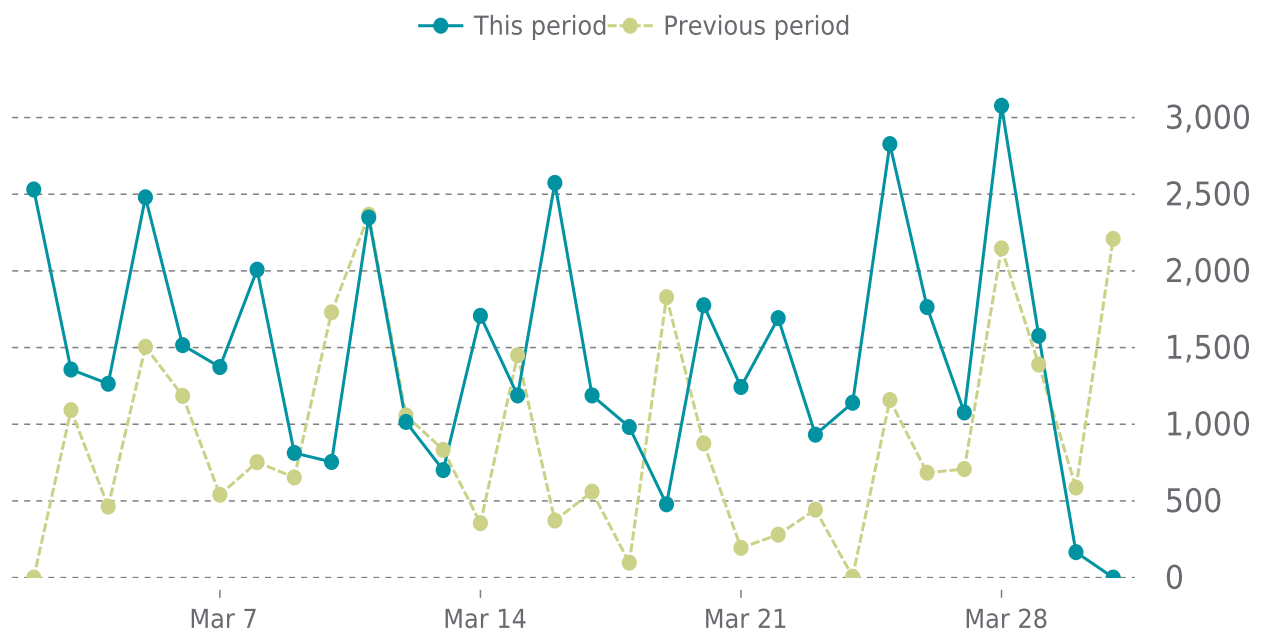

WordPress	WordPress version		Date
-	6.9.1	→ 6.9.4	03/17/2026

UPTIME

Up for: **14d 2h**
Overall Uptime: **99.962%**

OVERVIEW

last 24 hours
100%

last 7 days
100%

last 30 days
99%

UPTIME HISTORY

Event	Date	Reason	Duration
UP	03/17/2026	HTTP 200 - OK	14d 2h
DOWN	03/17/2026	timeout was reached: 30.000420693s	5m 45s
UP	03/12/2026	HTTP 200 - OK	5d 1h
DOWN	03/12/2026	timeout was reached: 30.009322854s	4m 53s

✓ ANALYTICS

Traffic up by: **58.2%**

03/01/2026 to 03/31/2026

SESSIONS

SECURITY

Total security checks: **8**

03/01/2026 to 03/31/2026

MOST RECENT SCAN