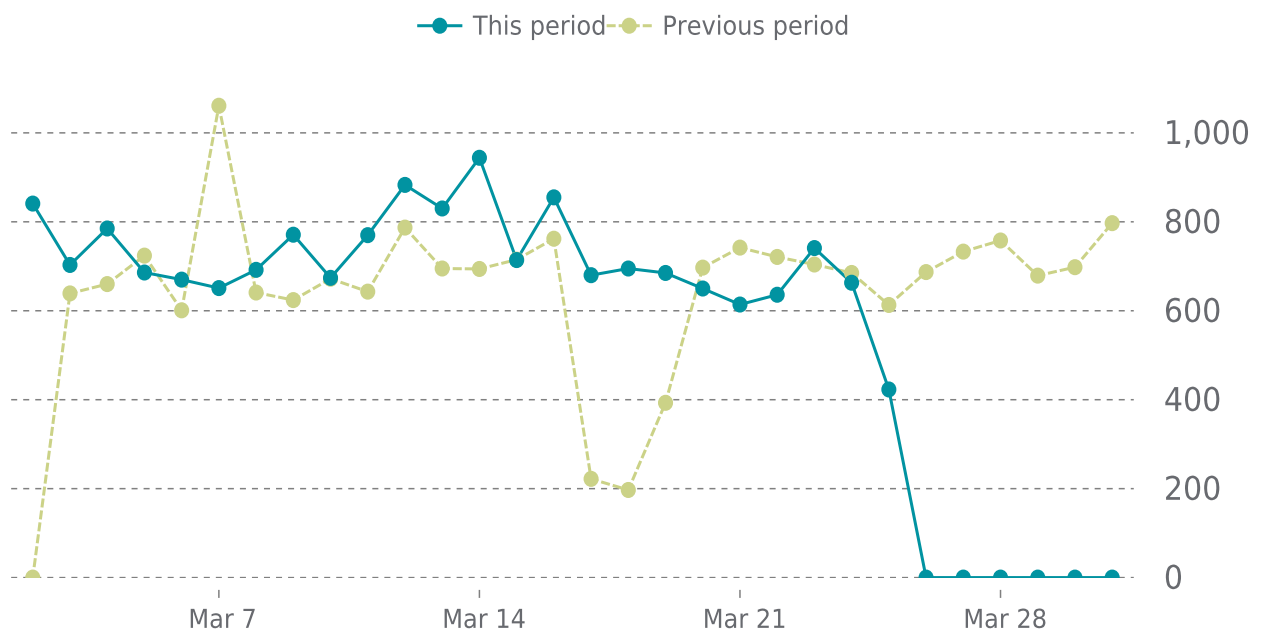

WordPress updates

1

UPDATES HISTORY

Plugin name	Plugin version	Date
ManageWP - Worker	4.9.30 → 4.9.31	03/12/2026

WordPress	WordPress version	Date
-	6.9.1 → 6.9.3	03/12/2026

UPTIME

Up for: **4d 11h**
Overall Uptime: **99.919%**

OVERVIEW

last 24 hours

100%

last 7 days

99%

last 30 days

99%

UPTIME HISTORY

Event	Date	Reason	Duration
UP	03/27/2026	HTTP 200 - OK	4d 11h
DOWN	03/27/2026	timeout was reached: 30.000323284s	6m 49s
UP	03/27/2026	HTTP 200 - OK	10h 25m
DOWN	03/27/2026	timeout was reached: 30.027440843s	4m 55s
UP	03/21/2026	HTTP 200 - OK	5d 9h
DOWN	03/21/2026	timeout was reached: 30.024772464s	6m 0s
UP	03/19/2026	HTTP 200 - OK	2d 6h
DOWN	03/19/2026	timeout was reached: 30.001752443s	6m 9s
UP	03/06/2026	HTTP 200 - OK	12d 10h
DOWN	03/06/2026	timeout was reached: 30.000981121s	5m 13s

✓ ANALYTICS

Traffic down by: **10.3%**
03/01/2026 to 03/31/2026

SESSIONS

SECURITY

Total security checks: **3**

03/01/2026 to 03/31/2026

MOST RECENT SCAN

03/25/2026