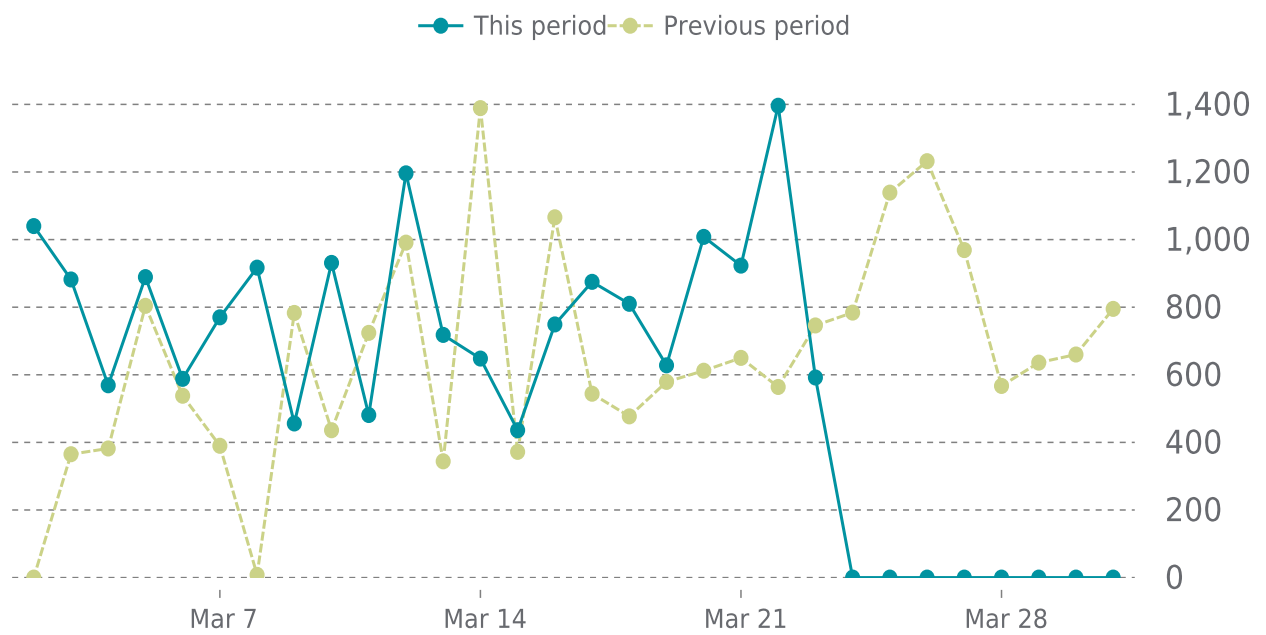

UPDATES HISTORY

WordPress	WordPress version	Date
-	6.9.1 → 6.9.4	03/23/2026

UPTIME

Up for: **14d 2h**
Overall Uptime: **99.962%**

OVERVIEW

last 24 hours
100%

last 7 days
100%

last 30 days
99%

UPTIME HISTORY

Event	Date	Reason	Duration
UP	03/17/2026	HTTP 200 - OK	14d 2h
DOWN	03/17/2026	timeout was reached: 30.000434182s	5m 45s
UP	03/12/2026	HTTP 200 - OK	5d 1h
DOWN	03/12/2026	timeout was reached: 30.009835506s	4m 52s

✓ ANALYTICS

Traffic down by: **10.5%**

03/01/2026 to 03/31/2026

SESSIONS

SECURITY

Total security checks: **3**

03/01/2026 to 03/31/2026

MOST RECENT SCAN