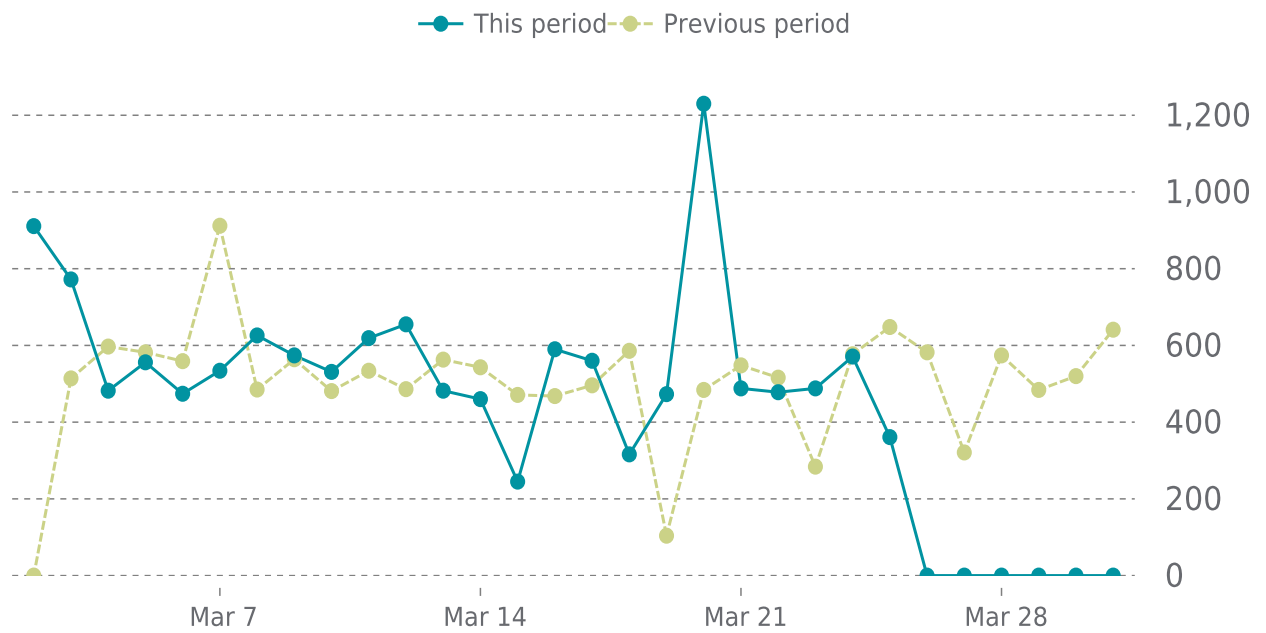

## UPTIME HISTORY (1/2)

Event	Date	Reason	Duration
UP	03/27/2026	HTTP 200 - OK	4d 11h
DOWN	03/27/2026	timeout was reached: 30.000960975s	6m 38s
UP	03/27/2026	HTTP 200 - OK	10h 25m
DOWN	03/27/2026	timeout was reached: 30.000167603s	5m 3s
UP	03/21/2026	HTTP 200 - OK	5d 9h
DOWN	03/21/2026	timeout was reached: 30.00029243s	6m 8s
UP	03/19/2026	HTTP 200 - OK	2d 6h
DOWN	03/19/2026	timeout was reached: 30.000191363s	6m 23s
UP	03/08/2026	HTTP 200 - OK	11d 5h
DOWN	03/08/2026	timeout was reached: 30.000377518s	6m 15s

## UPTIME HISTORY (2/2)

Event	Date	Reason	Duration
UP	03/06/2026	HTTP 200 - OK	1d 4h
DOWN	03/06/2026	timeout was reached: 30.020083274s	5m 12s

# ✓ ANALYTICS

Traffic down by: **10.9%**

03/01/2026 to 03/31/2026

## SESSIONS