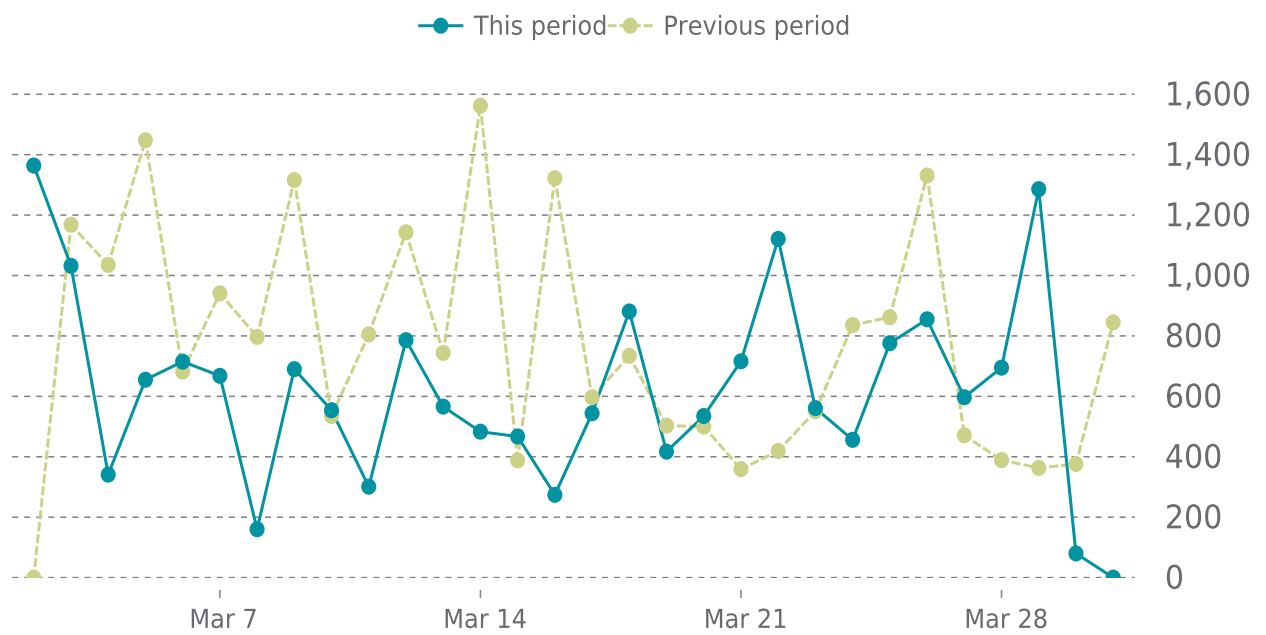

03/01/2026 to 03/31/2026

OVERVIEW

Plugin updates

5

WordPress updates

1

UPDATES HISTORY

Plugin name	Plugin version		Date
Yoast SEO	26.9	→ 27.2	03/20/2026
WP Activity Log	5.6.0	→ 5.6.1	03/20/2026
ManageWP - Worker	4.9.31	→ 4.9.32	03/18/2026
PublishPress Capabilities	2.31.0	→ 2.40.0	03/16/2026
ManageWP - Worker	4.9.30	→ 4.9.31	03/11/2026

UPDATES HISTORY

WordPress	WordPress version	Date
-	6.9.1 → 6.9.4	03/16/2026

✓ ANALYTICS

Traffic down by: **19.3%**

03/01/2026 to 03/31/2026

SESSIONS

SECURITY

Total security checks: **10**

03/01/2026 to 03/31/2026

MOST RECENT SCAN

03/30/2026

Vulnerabilities: **Clean**

Malware: **Clean**

Web Trust: **Clean**

Total Vulnerabilities: **0**

SECURITY SCAN HISTORY (1/2)