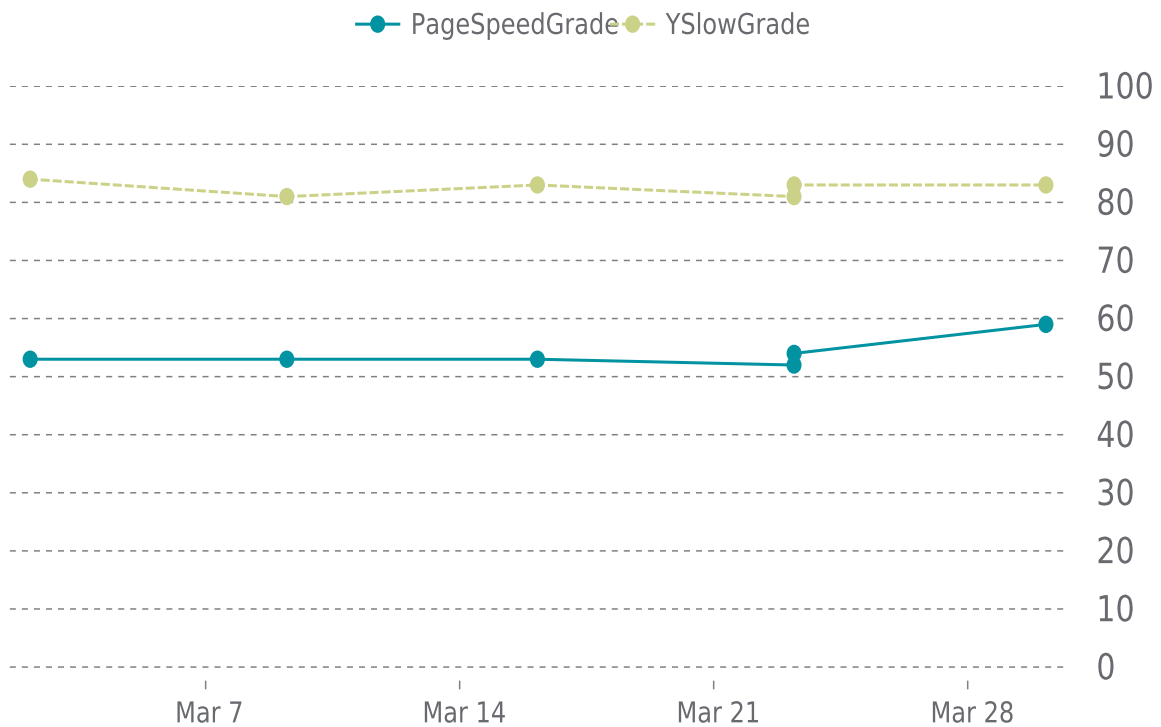

✓ PERFORMANCE

Total performance checks: **6**

03/01/2026 to 03/31/2026

MOST RECENT SCAN

03/30/2026

PageSpeed Grade

E (59%)

Previous check: 54%

YSlow Grade

B (83%)

Previous check: 83%

PERFORMANCE OVERVIEW

PERFORMANCE HISTORY

Date	Load time	PageSpeed	YSlow
03/30/2026 03:44	2.26 s	E (59%)	B (83%)
03/23/2026 05:12	2.50 s	E (54%)	B (83%)
03/23/2026 05:08	2.14 s	E (52%)	B (81%)
03/16/2026 03:25	2.39 s	E (53%)	B (83%)
03/09/2026 05:42	2.31 s	E (53%)	B (81%)
03/02/2026 03:57	1.80 s	E (53%)	B (84%)