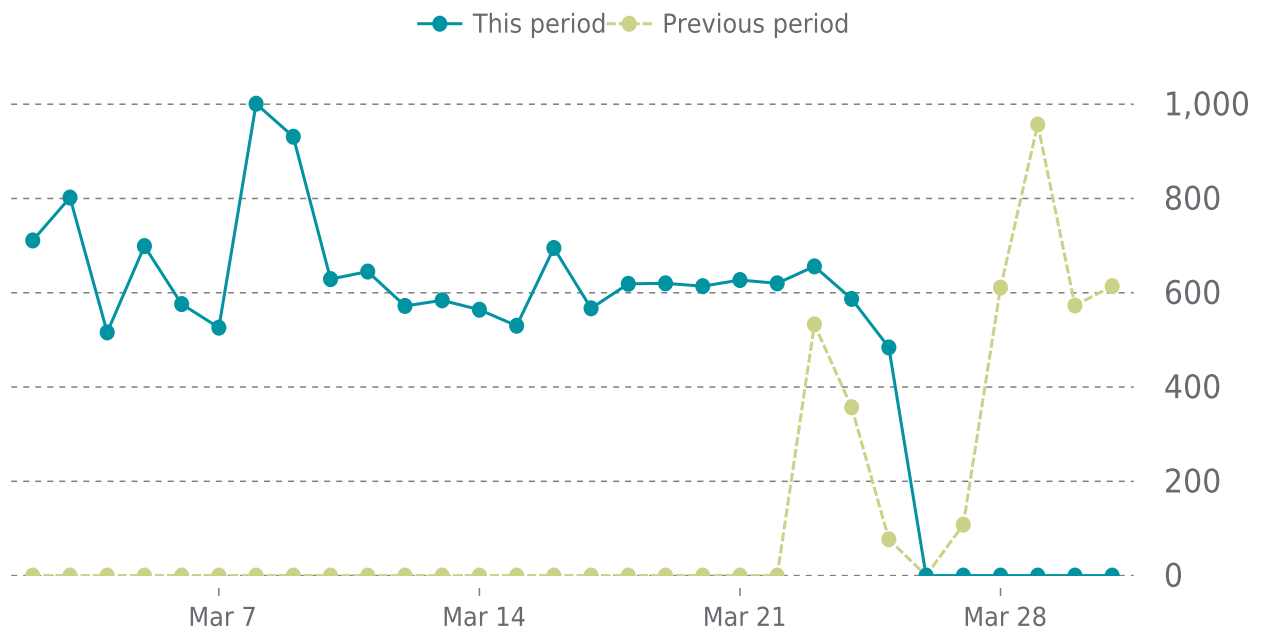

OVERVIEW

last 24 hours

100%

last 7 days

99%

last 30 days

99%

UPTIME HISTORY

Event	Date	Reason	Duration
UP	03/27/2026	HTTP 200 - OK	4d 11h
DOWN	03/27/2026	timeout was reached: 30.000322723s	6m 41s
UP	03/27/2026	HTTP 200 - OK	10h 25m
DOWN	03/27/2026	timeout was reached: 30.001154683s	5m 16s
UP	03/19/2026	HTTP 200 - OK	7d 16h
DOWN	03/19/2026	timeout was reached: 30.000201804s	6m 30s
UP	03/08/2026	HTTP 200 - OK	11d 5h
DOWN	03/08/2026	timeout was reached: 30.000342574s	6m 2s
UP	03/03/2026	HTTP 200 - OK	4d 6h
DOWN	03/03/2026	timeout was reached: 30.009888587s	6m 7s

✓ ANALYTICS

Traffic up by: **301.4%**

03/01/2026 to 03/31/2026

SESSIONS

SECURITY

Total security checks: **4**

03/01/2026 to 03/31/2026

MOST RECENT SCAN