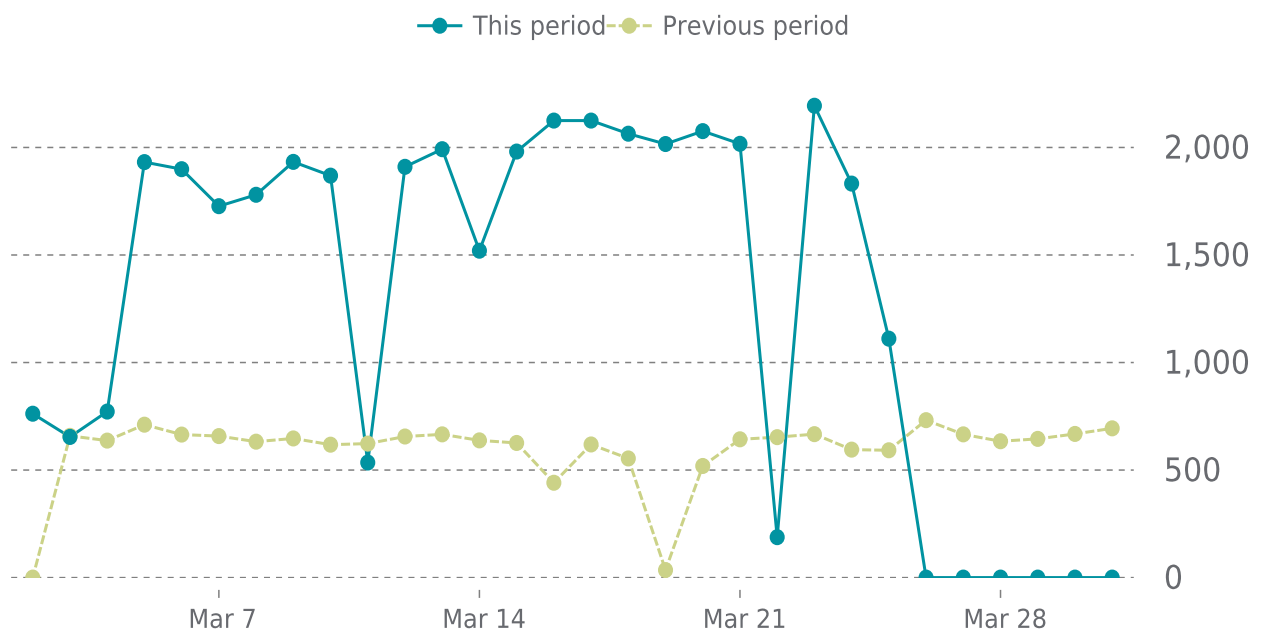

UPDATES HISTORY

WordPress	WordPress version	Date
-	6.9.1 → 6.9.4	03/25/2026

UPTIME

Up for: **4d 11h**
Overall Uptime: **99.945%**

OVERVIEW

last 24 hours

100%

last 7 days

99%

last 30 days

99%

UPTIME HISTORY

Event	Date	Reason	Duration
UP	03/27/2026	HTTP 200 - OK	4d 11h
DOWN	03/27/2026	timeout was reached: 30.028209582s	6m 38s
UP	03/21/2026	HTTP 200 - OK	5d 19h
DOWN	03/21/2026	timeout was reached: 30.009004603s	6m 3s
UP	03/08/2026	HTTP 200 - OK	13d 12h
DOWN	03/08/2026	timeout was reached: 30.000306329s	6m 6s

✓ ANALYTICS

Traffic up by: **119.3%**

03/01/2026 to 03/31/2026

SESSIONS

SECURITY

Total security checks: **3**

03/01/2026 to 03/31/2026

MOST RECENT SCAN