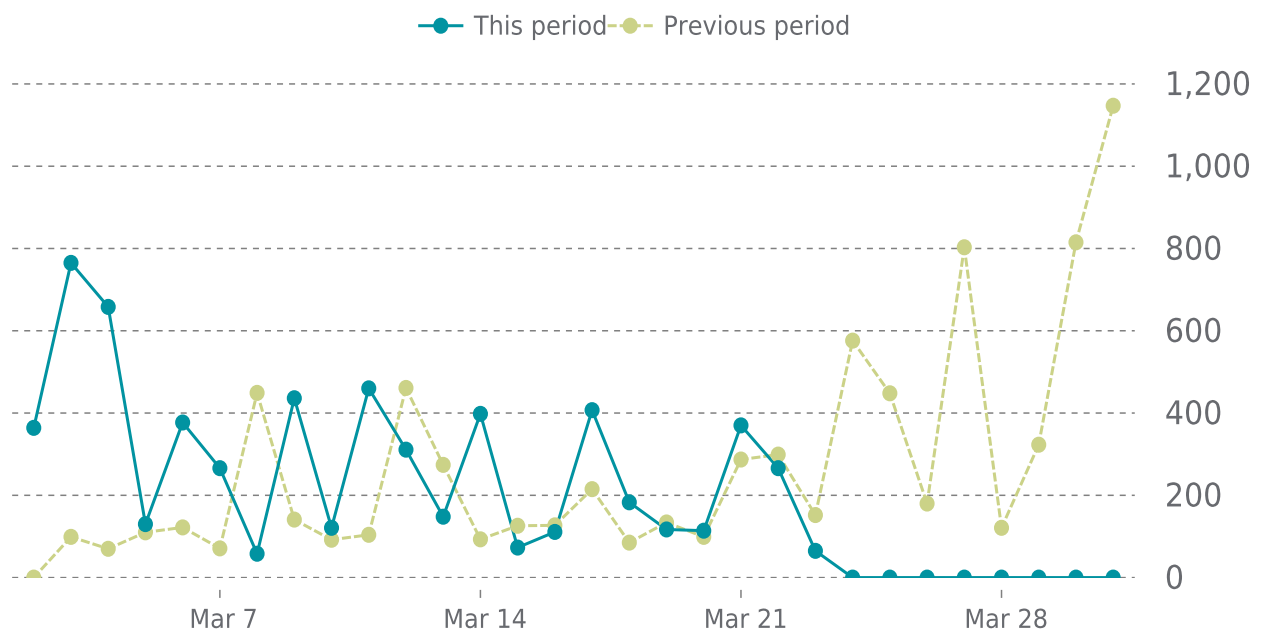

WordPress updates

1

UPDATES HISTORY

Plugin name	Plugin version	Date
Yoast SEO	27.0 → 27.2	03/25/2026
WP Activity Log	5.6.0 → 5.6.1	03/20/2026
PublishPress Capabilities	2.32.0 → 2.40.0	03/16/2026
ManageWP - Worker	4.9.30 → 4.9.31	03/12/2026

UPDATES HISTORY

WordPress	WordPress version	Date
-	6.9.1 → 6.9.4	03/23/2026

✓ ANALYTICS

Traffic down by: **22.7%**

03/01/2026 to 03/31/2026

SESSIONS

SECURITY

Total security checks: **3**

03/01/2026 to 03/31/2026

MOST RECENT SCAN

03/23/2026

Vulnerabilities: **Clean**

Malware: **Clean**

Web Trust: **Clean**

Total Vulnerabilities: **0**

SECURITY SCAN HISTORY